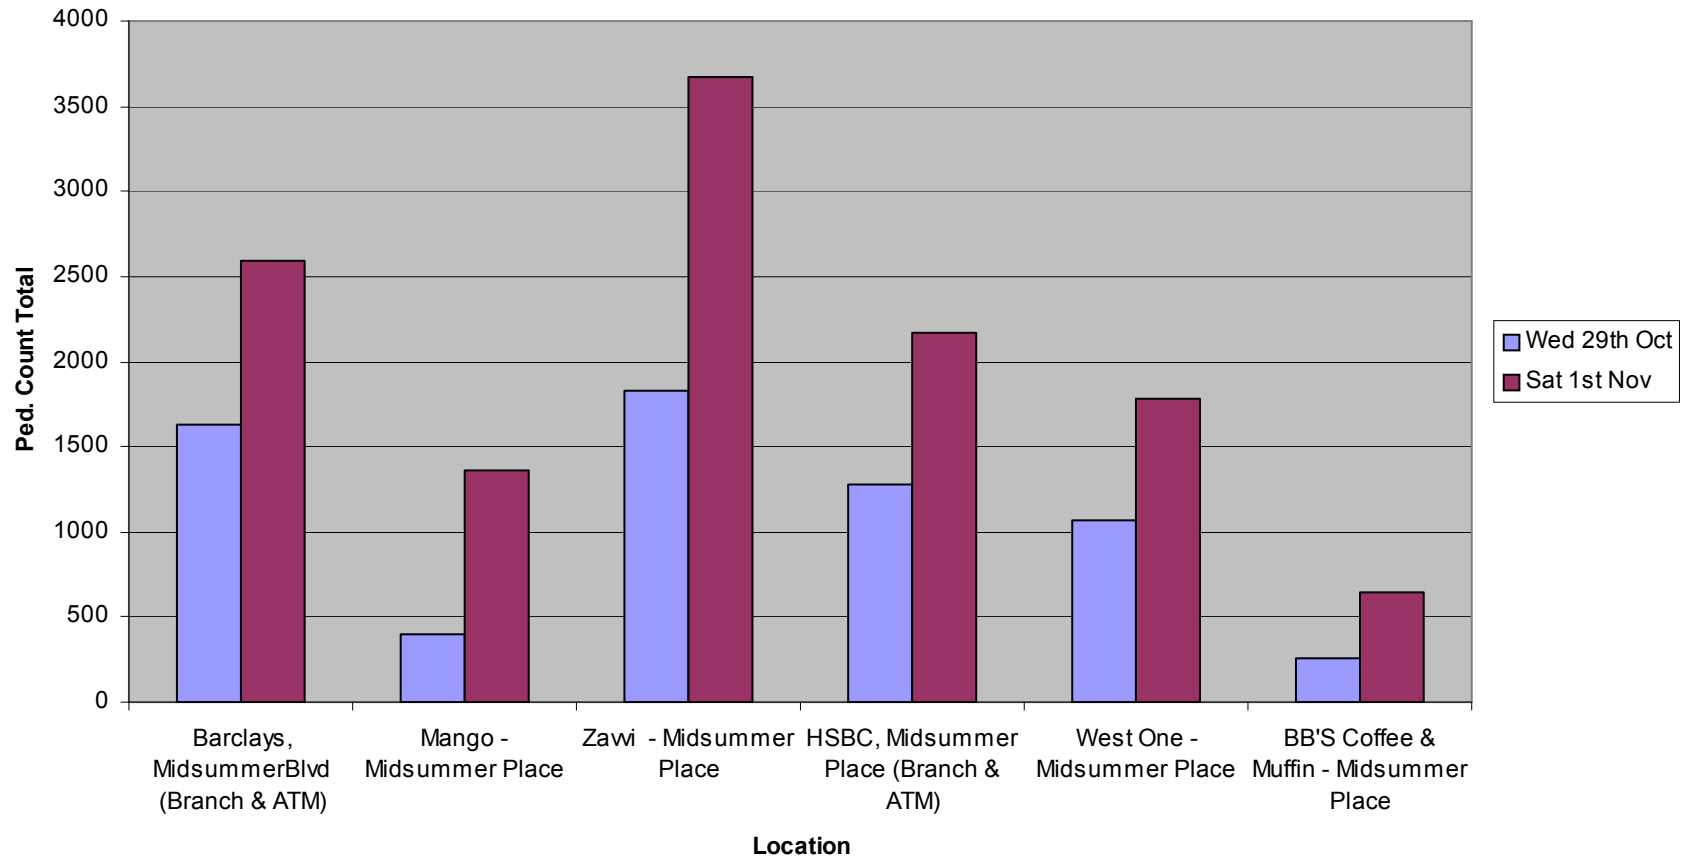

Barclays Pedestrian Count: Southampton May 2008

Barclays Pedestrian Counts: Reading, August 2008

Barclays Pedestrian Counts Manchester (Sept 08)

Barclays Pedestrian Counts Market Street, Milton Keynes (Oct 08)

Barclays Pedestrian Counts: Romford, March 2009

Barclays Pedestrian Counts: Southend - April 2009

BARCLAYS PEDESTRIAN COUNTS: CLACTON-ON-SEA - JANUARY 2011

BARCLAYS PEDESTRIAN COUNTS: (The Strand & Regent St)

LONDON - MARCH 2011

'Chart A' - DATA TOTALS: BARCLAYS TOTALS v OTHER LOCATION COMPARISON

BARCLAYS PEDESTRIAN COUNTS: (Newcastle)
January 2012
'Chart A' - DATA TOTALS: ALL LOCATIONS COMPARISON