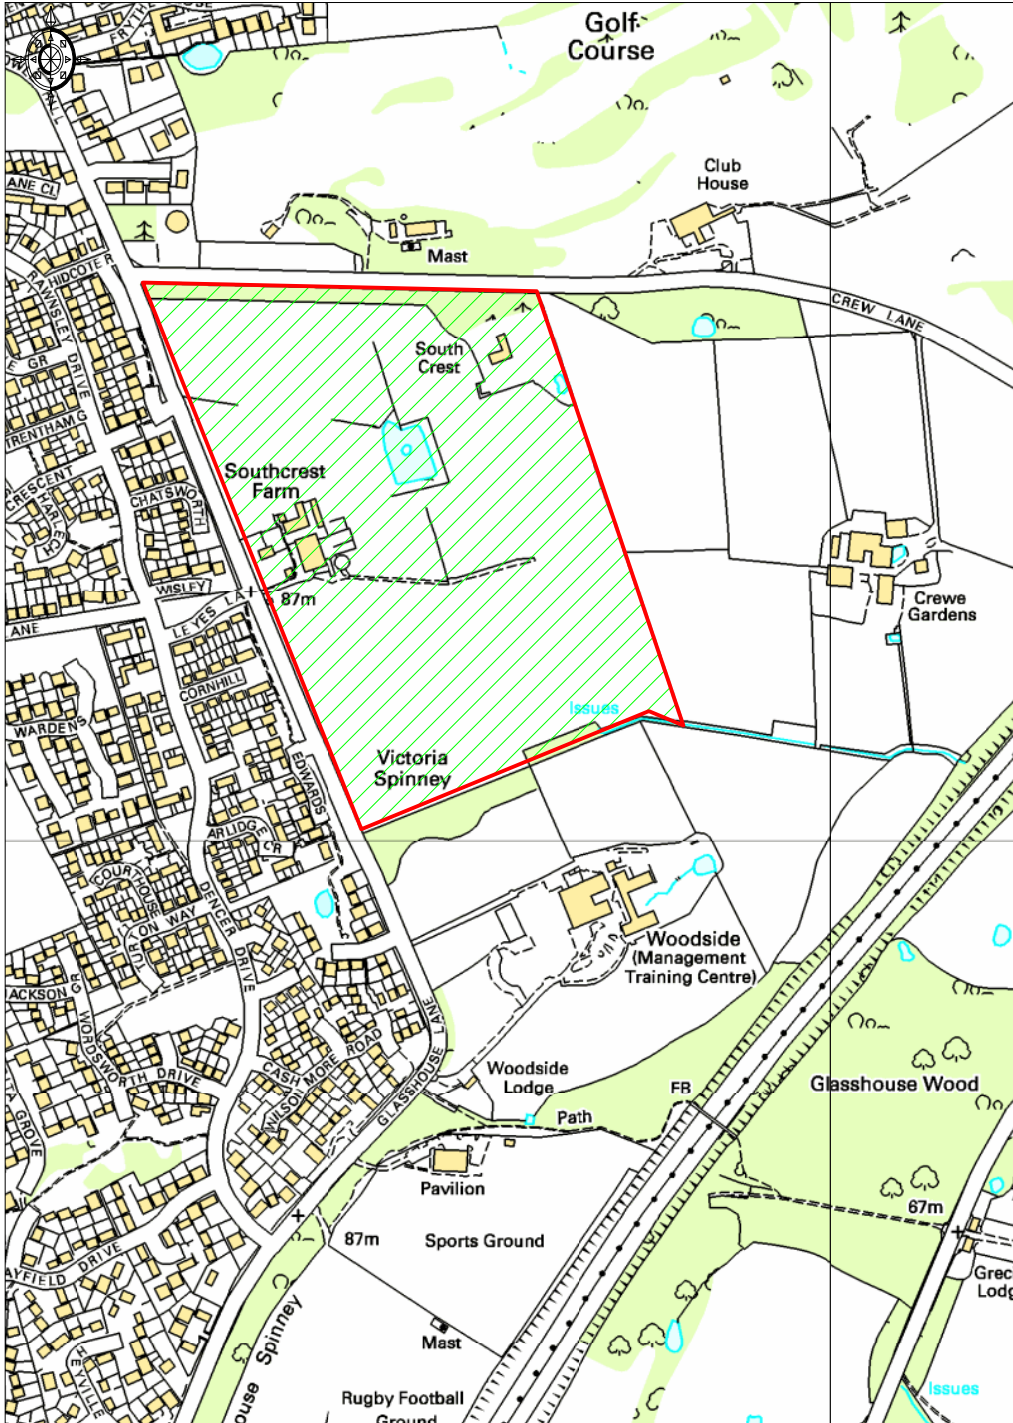

Land at Southcrest farm Kenilworth