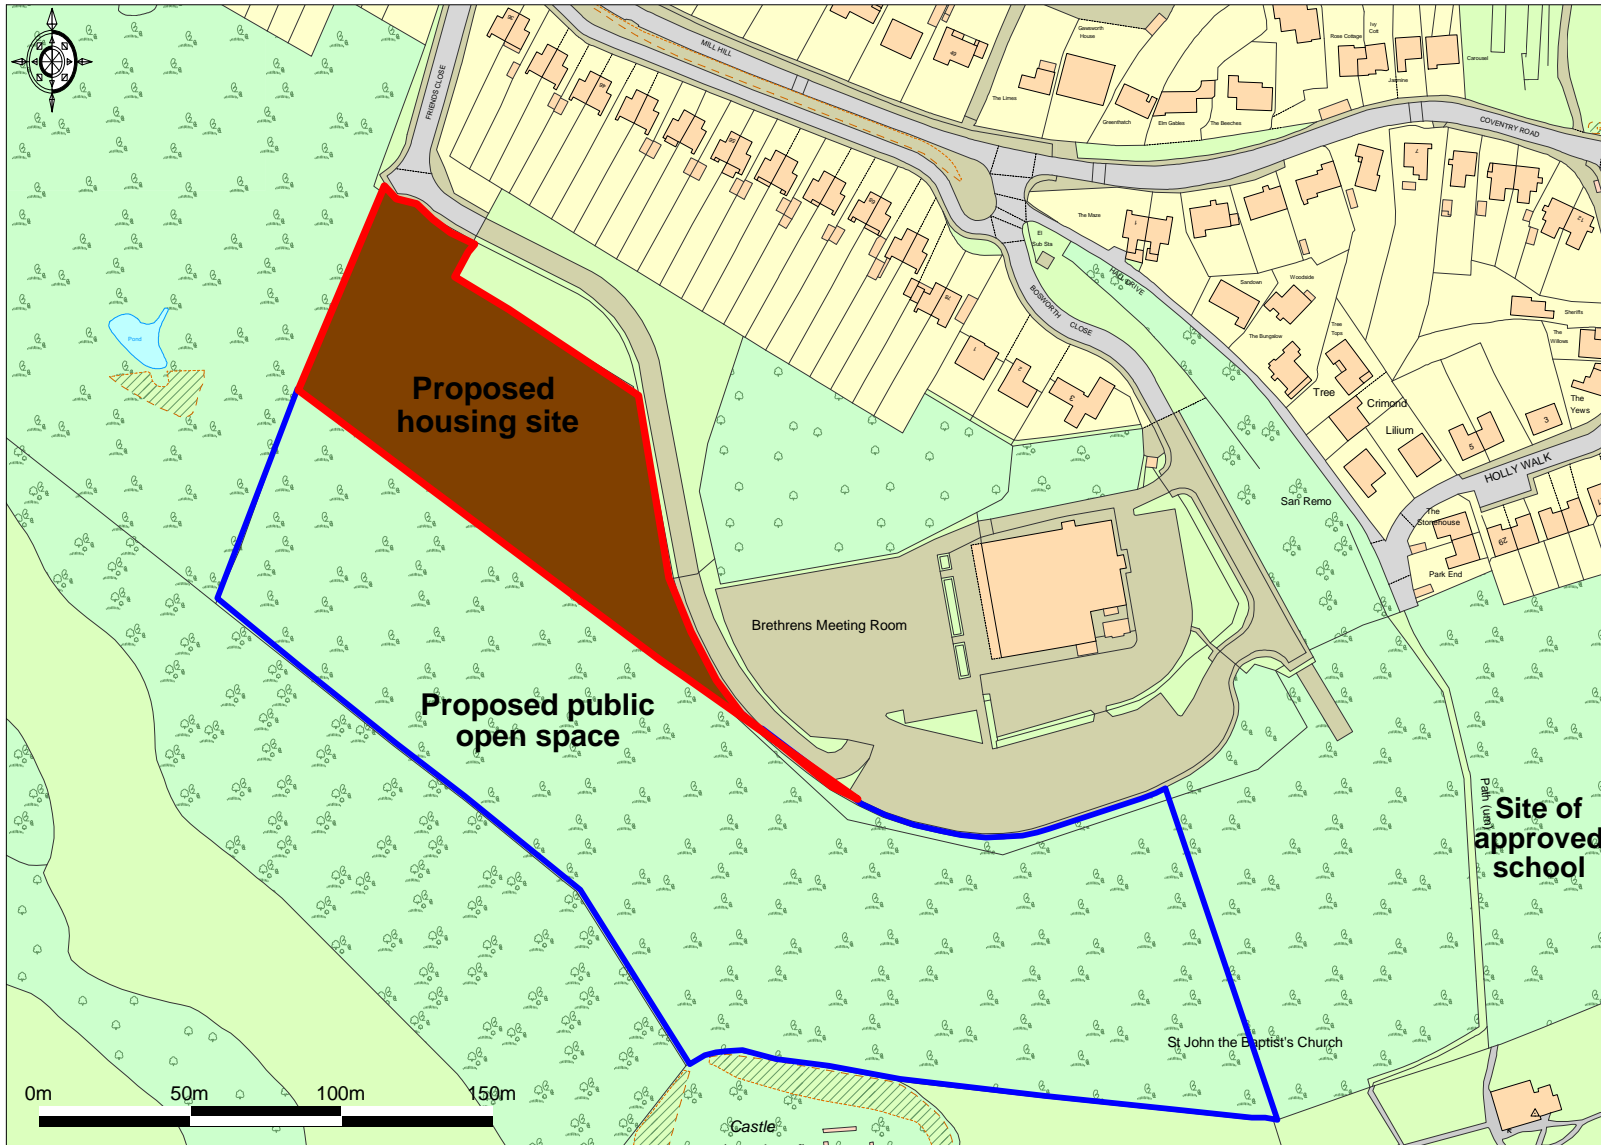

Site Location: Land off Friends Close, Baginton

Ordnance Survey © Crown Copyright 2014. All rights reserved. Licence number 100022432. Plotted Scale - 1:2500

A4 Scale 1:2,500