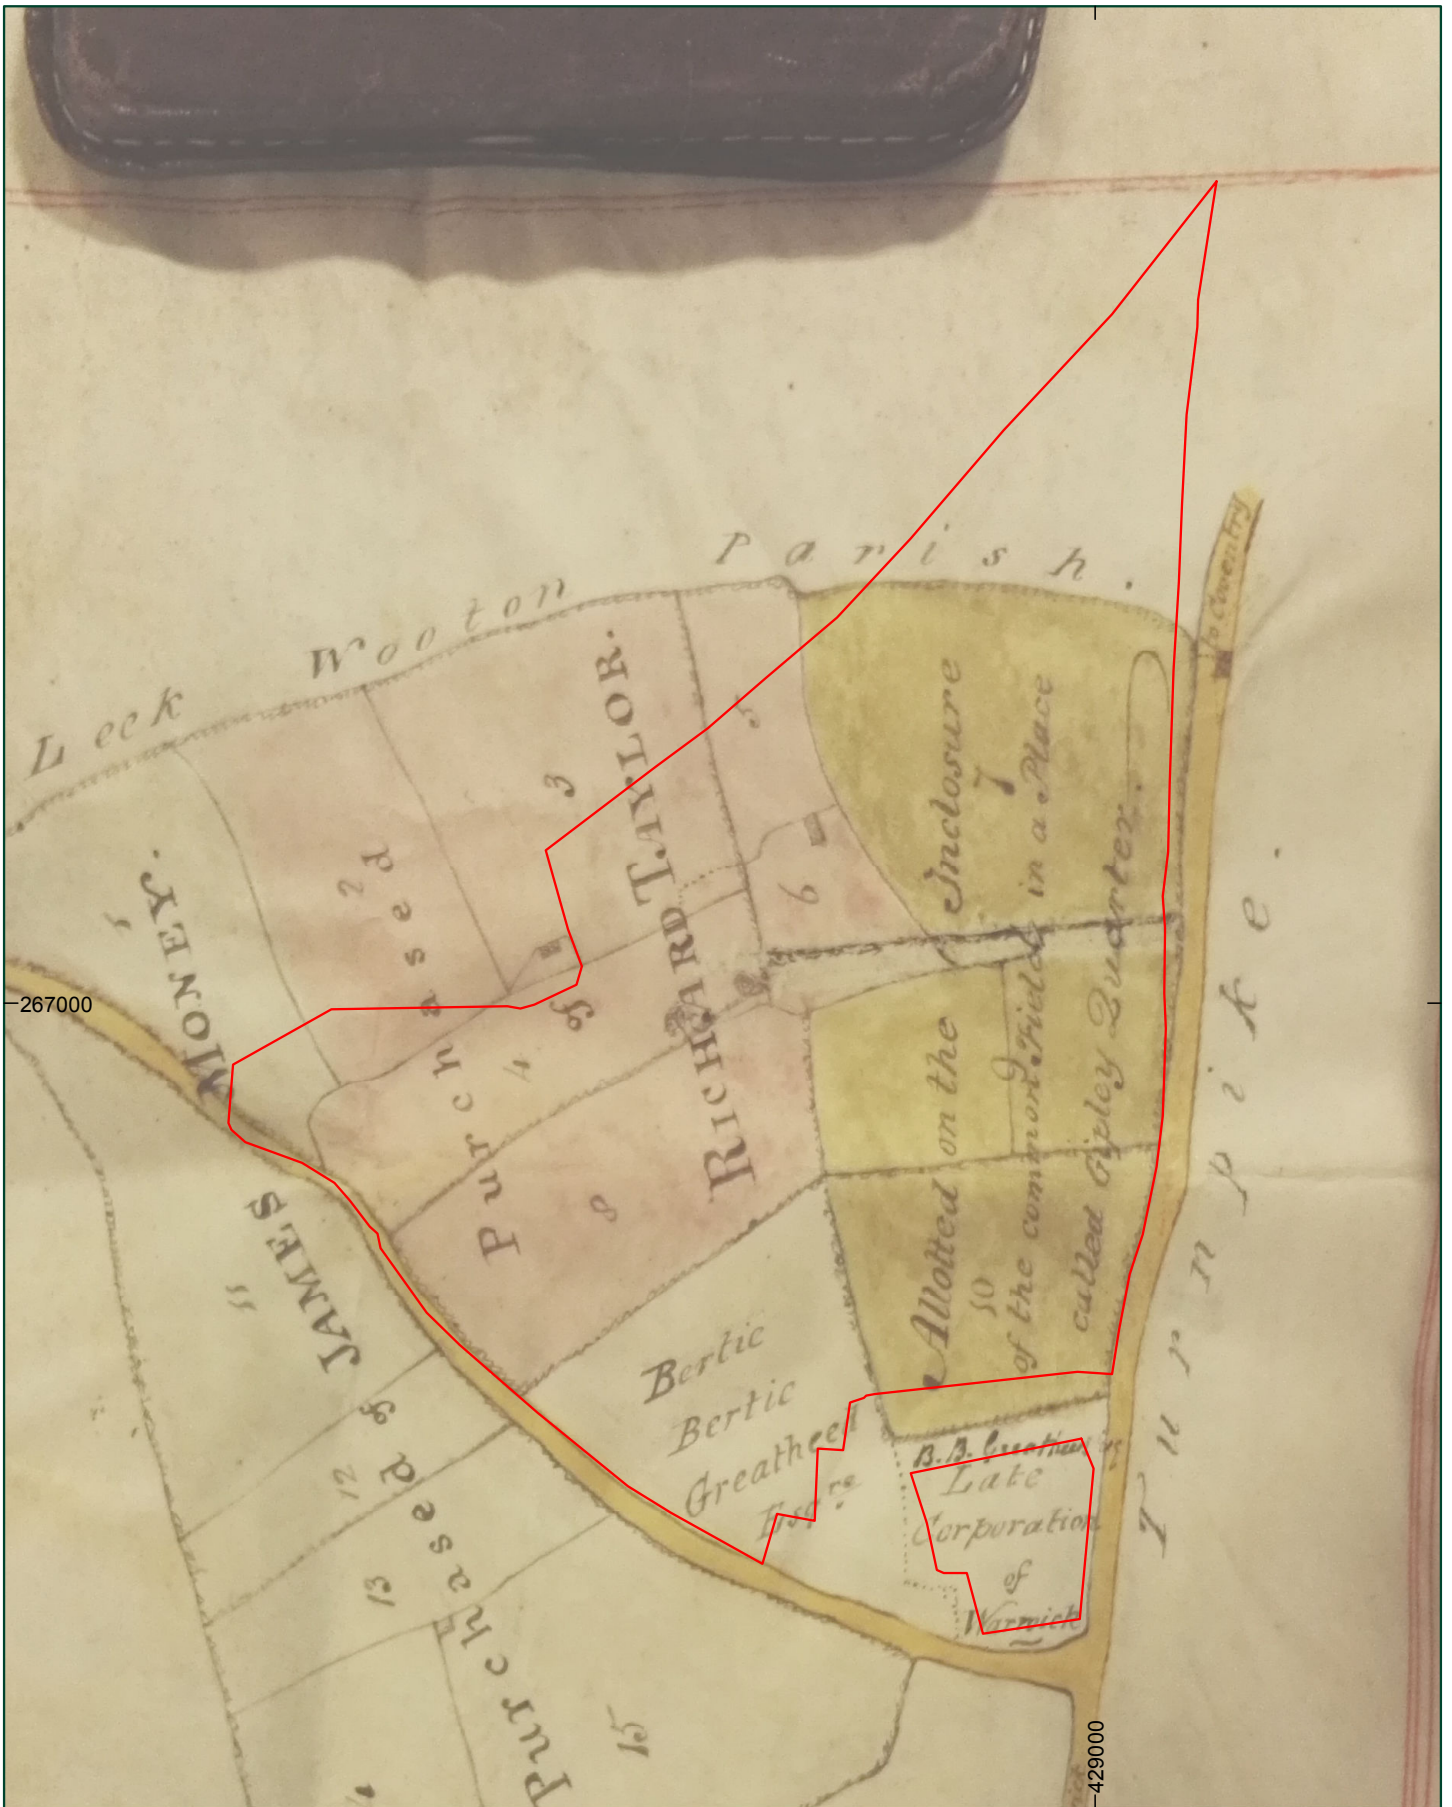

Legend

Site

1:12,500 at A4

0 250m

Title:
 Fig. 1: Site Location
Address:
 Loes Farm, Warwick

orion.

Legend

- Site
- Guy's Cliffe Registered Park

1:20,000 at A4

Title:
 Fig. 2: Location of Sites Mentioned in the Text
Address:
 Loes Farm, Warwick

Legend

 Site (approximate)

1:5,000 at A4

0 100m

Title:
Fig. 4: 1786 Plan of Warwick Castle
Address:
Loes Farm, Warwick

orion.

Legend

 Site

1:5,000 at A4

Title:
Fig. 5: 1788 Map of the Corporation of Warwick
Address:
Loes Farm, Warwick

Legend

 Site

1:5,000 at A4

0 100m

Title:
Fig. 6: 1825 Loes Farm Deeds
Address:
Loes Farm, Warwick

orion.

Legend

Site

1:5,000 at A4

0 100m

Title:
Fig. 7: 1886 OS 1:10,000 Scale Map
Address:
Loes Farm, Warwick