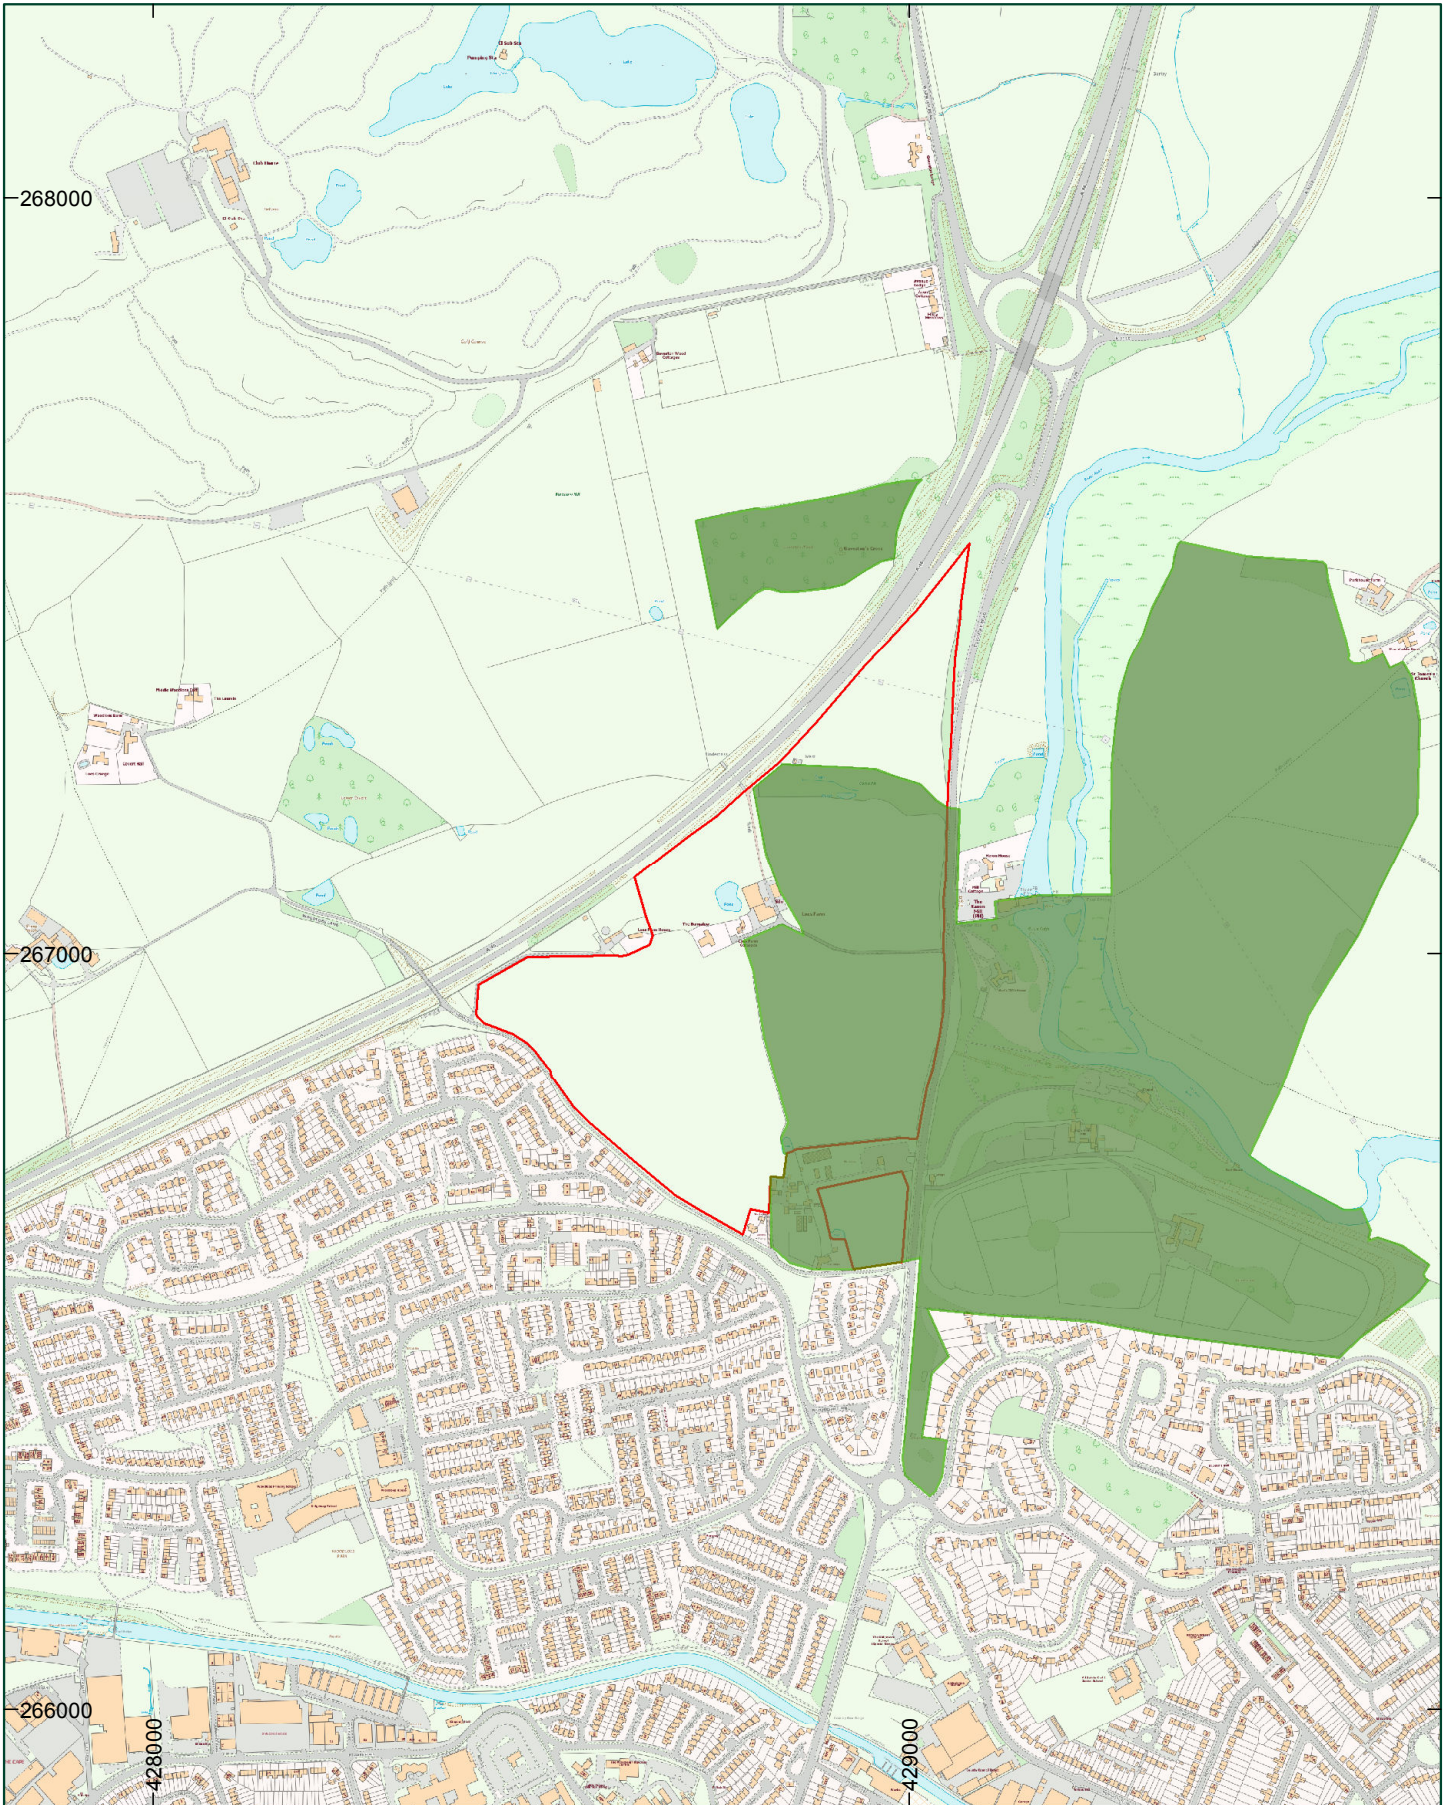

Legend

Site

1:12,500 at A4

0 250m

Title:
 Fig. 1: Site Location
Address:
 Loes Farm, Warwick

orion.

Legend

- Site
- Guy's Cliffe Registered Park

1:20,000 at A4

Title:
 Fig. 2: Location of Sites Mentioned in the Text
Address:
 Loes Farm, Warwick

Legend

 Site (approximate)

1:5,000 at A4

0 100m

Title:
Fig. 4: 1786 Plan of Warwick Castle
Address:
Loes Farm, Warwick

orion.

Legend

 Site

1:5,000 at A4

Title:
Fig. 5: 1788 Map of the Corporation of Warwick
Address:
Loes Farm, Warwick

Legend

 Site

1:5,000 at A4

 Site

1:5,000 at A4

0 100m

Title:
Fig. 9: 1968 OS 1:10,000 Scale Map
Address:
Loes Farm, Warwick

orion.

Legend

Site

1:5,000 at A4