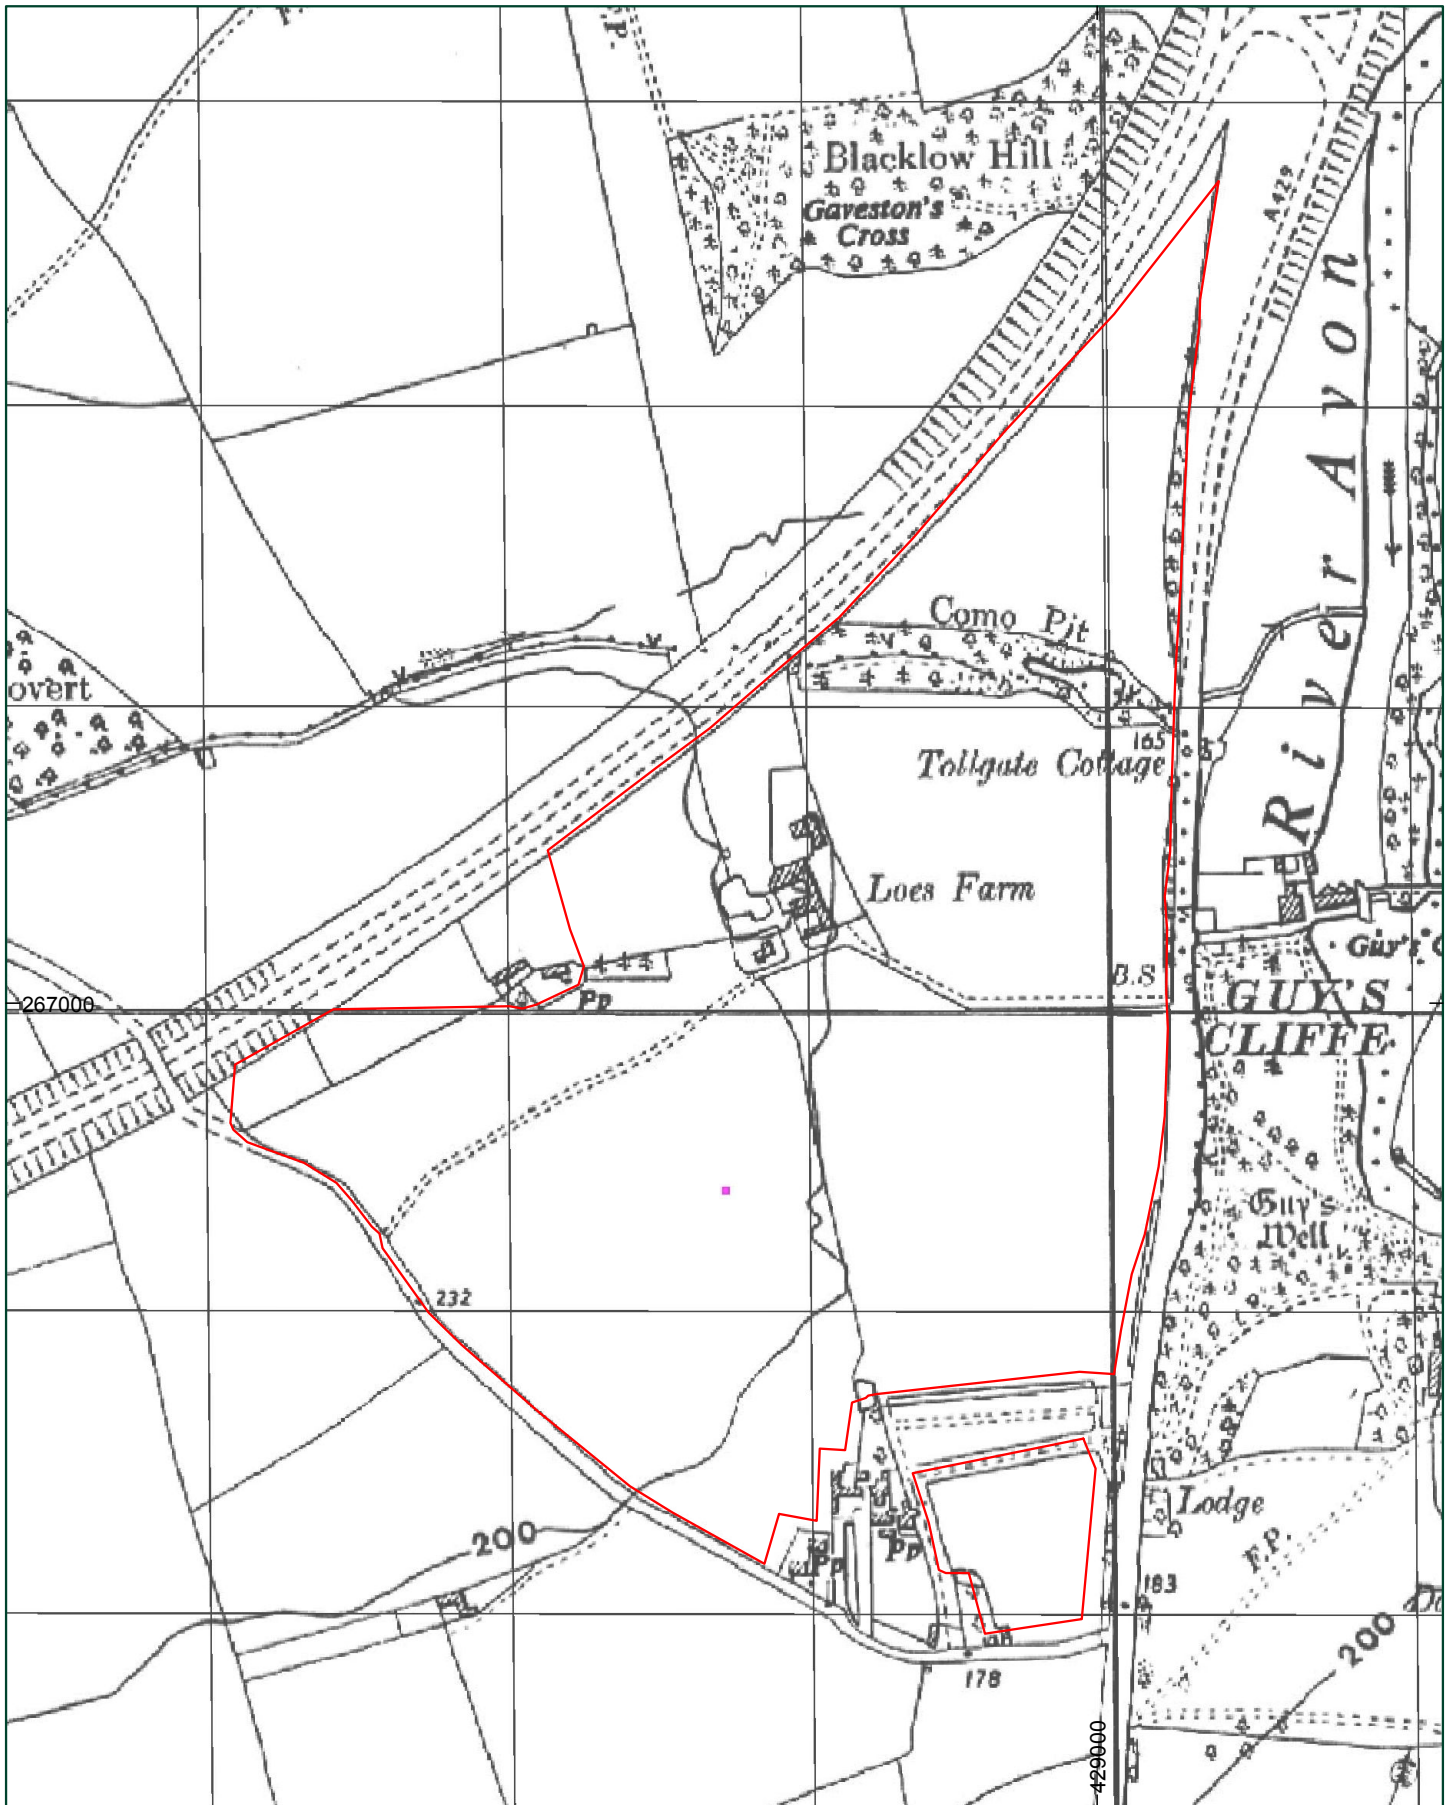

Legend

Site

1:5,000 at A4

0 100m

Title:
Fig. 9: 1968 OS 1:10,000 Scale Map
Address:
Loes Farm, Warwick

orion.