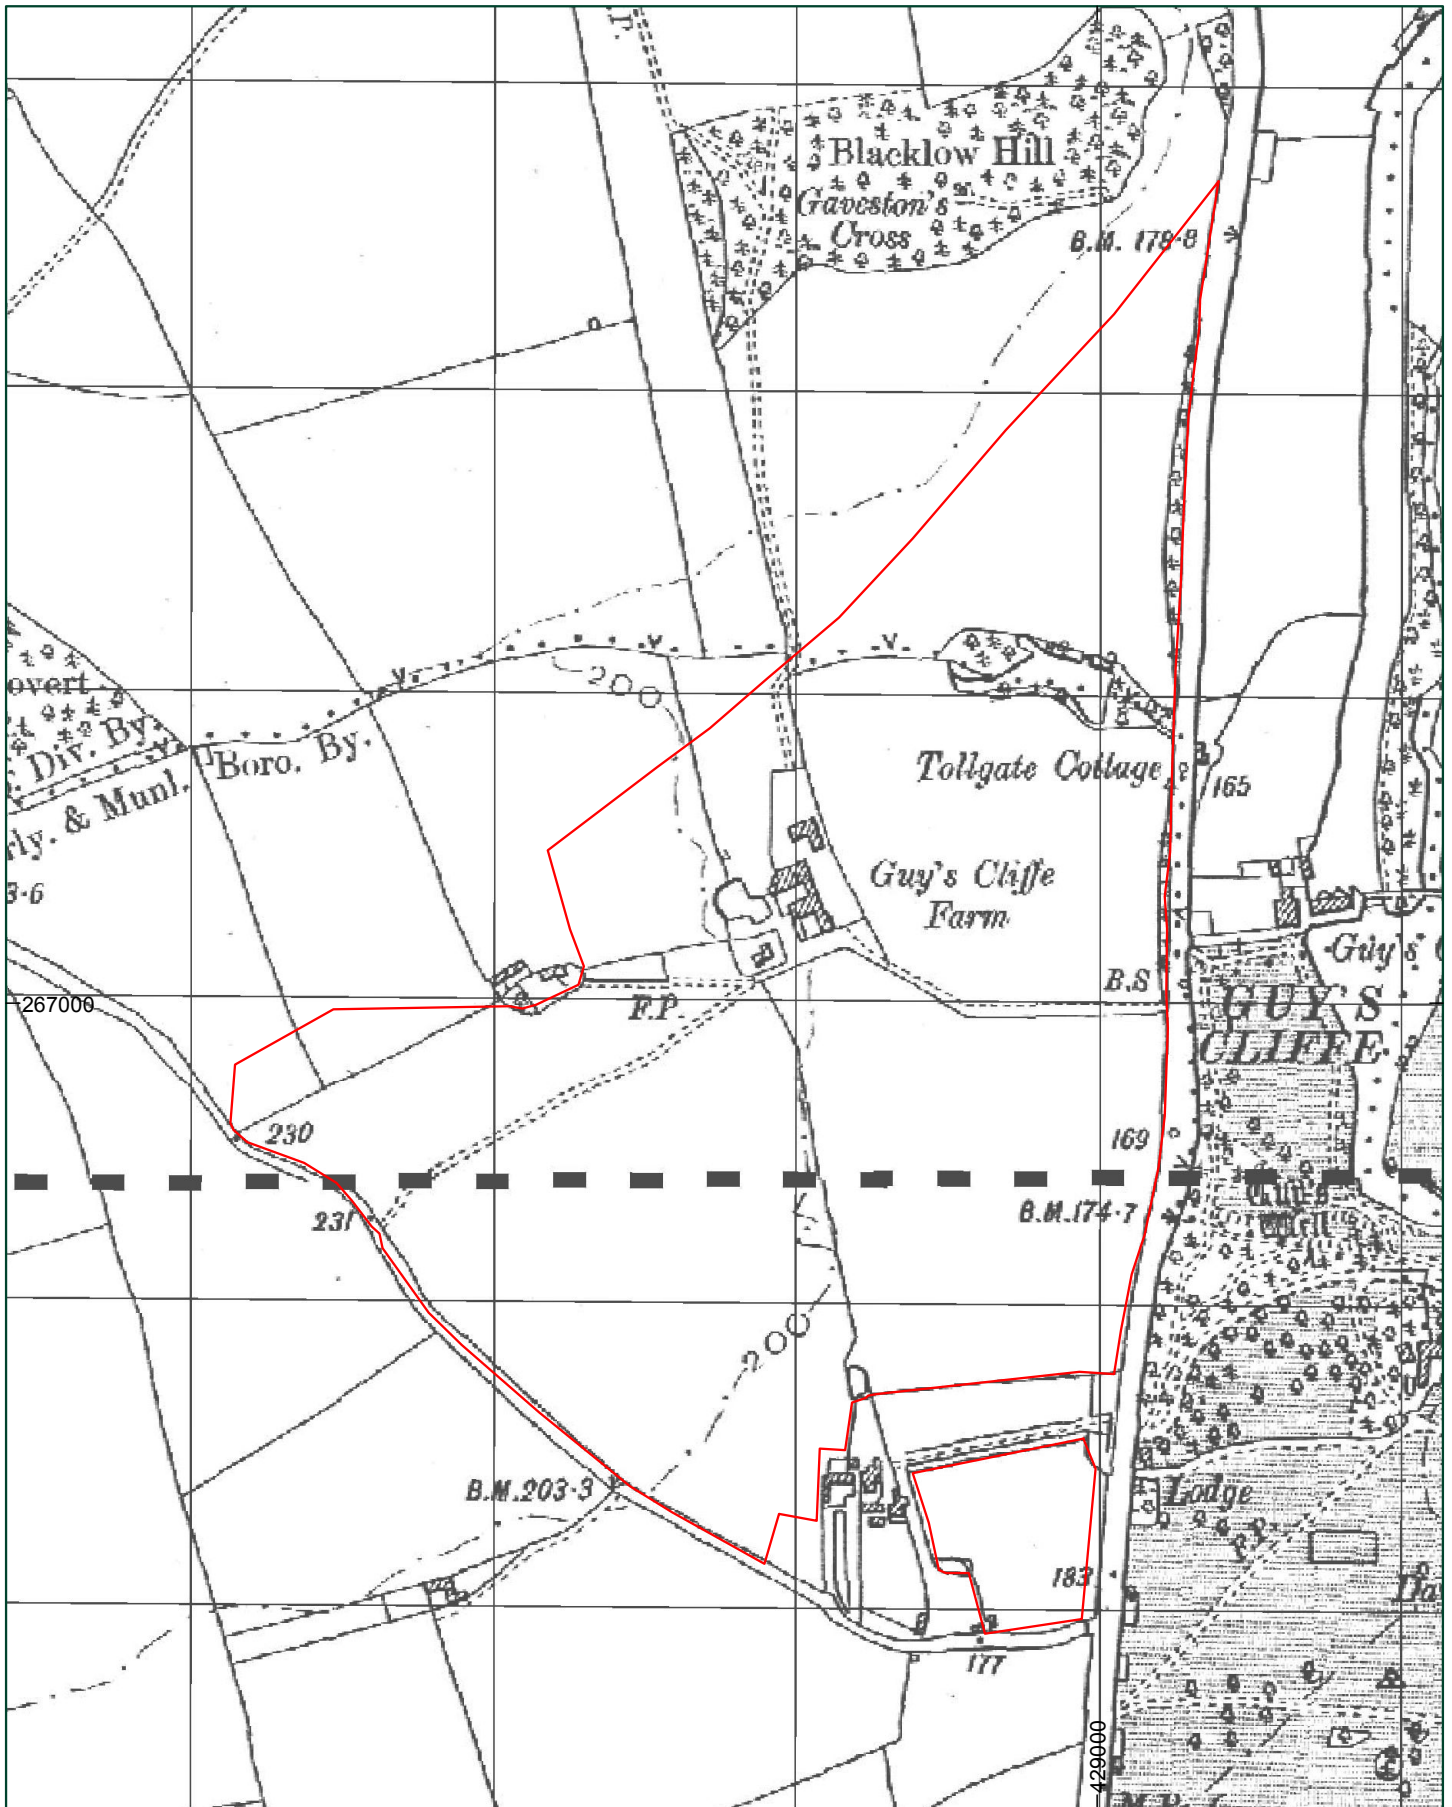

Legend

Site

1:5,000 at A4

0 100m

Title:
Fig. 9: 1905 OS 1:10,000 Scale Map
Address:
Loes Farm, Warwick

orion.