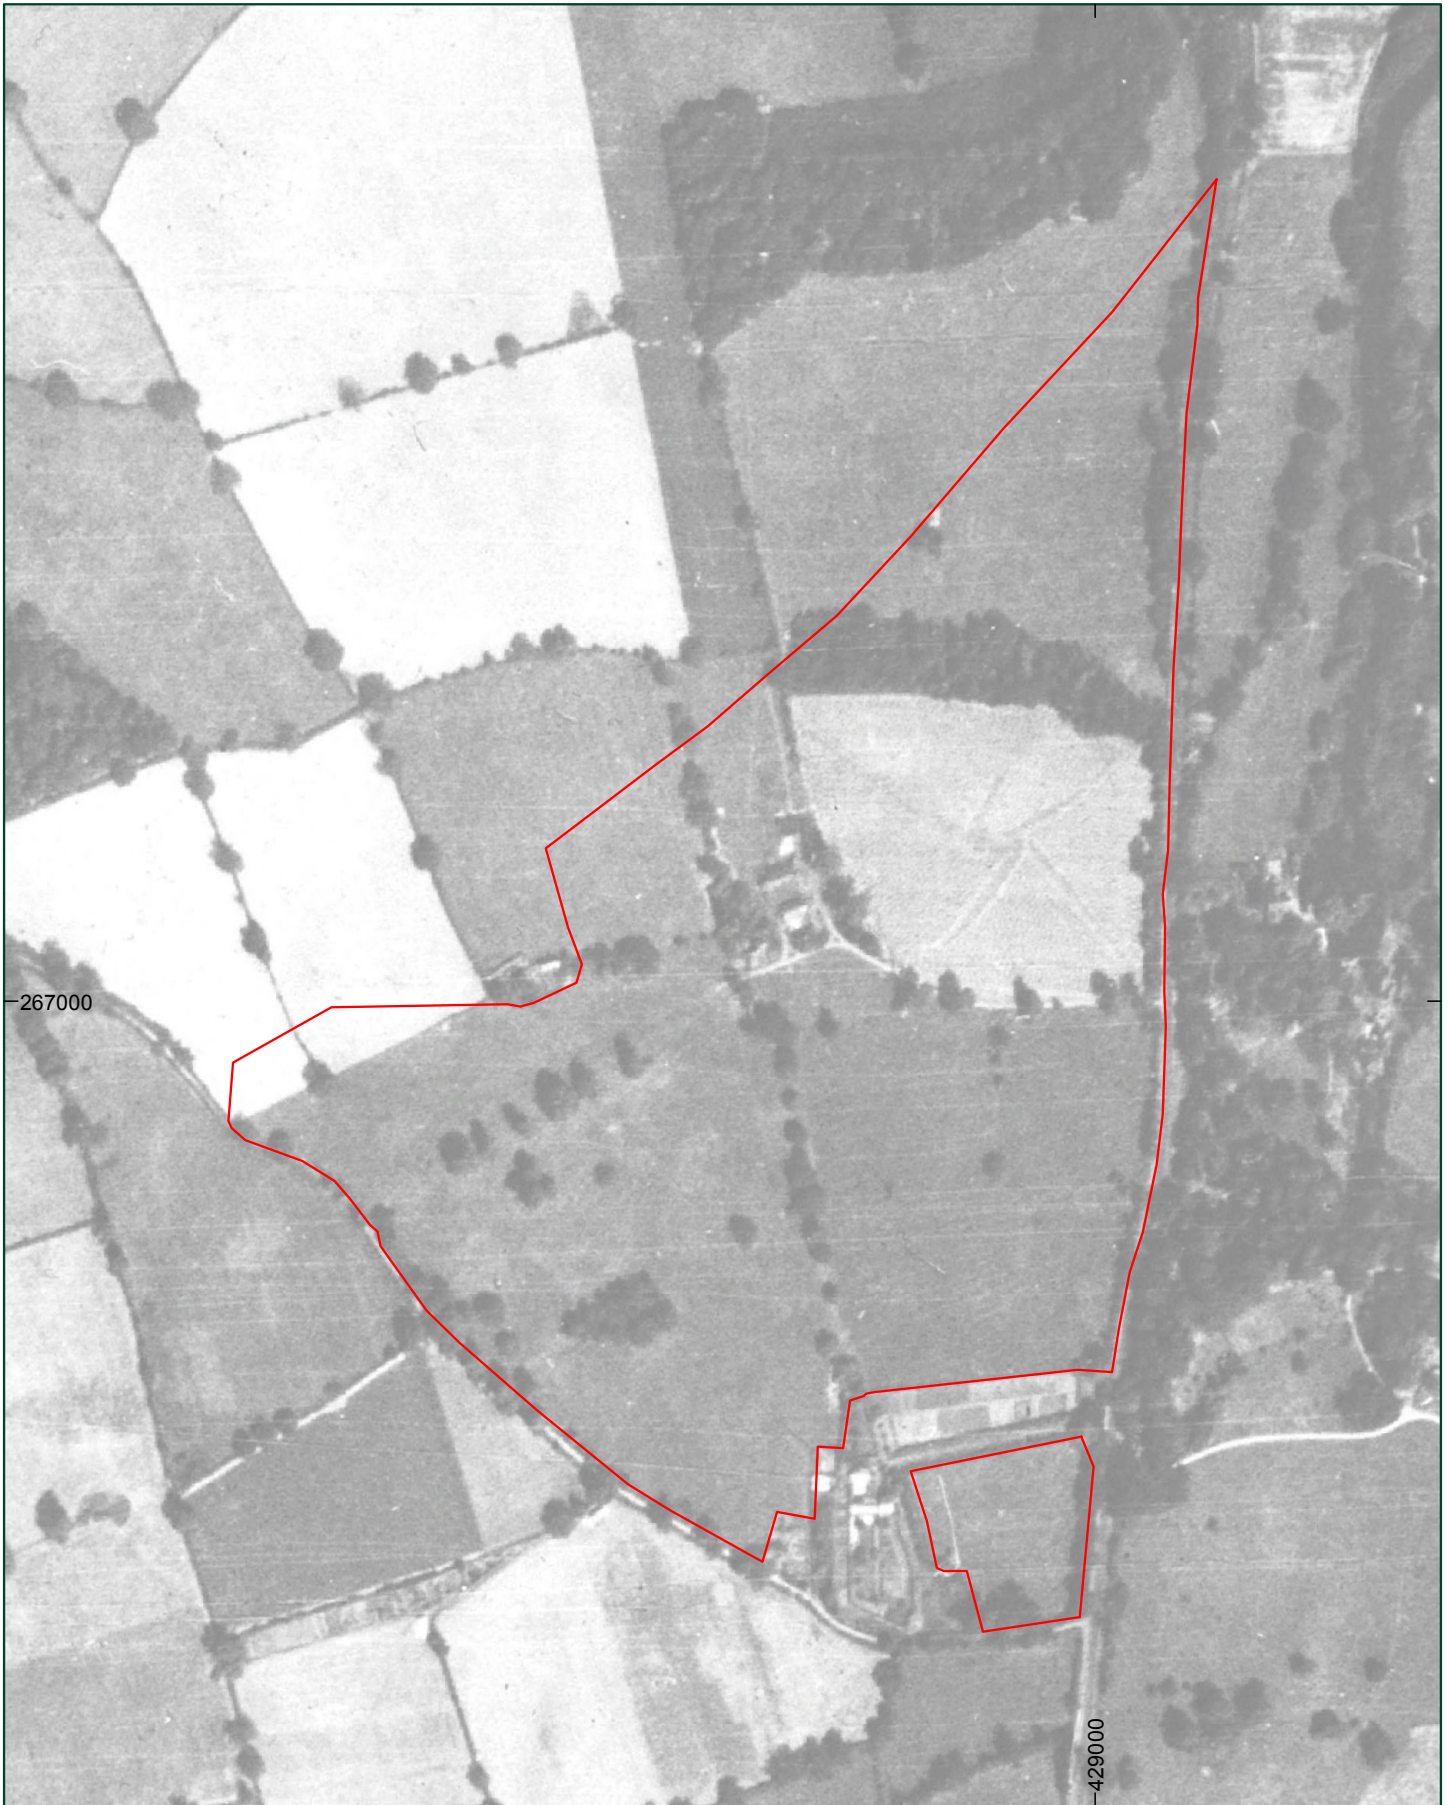

Legend

Site

1:5,000 at A4

0 100m

Title:
Fig. 10: 1946 RAF Vertical Aerial Photograph
Address:
Loes Farm, Warwick

orion.