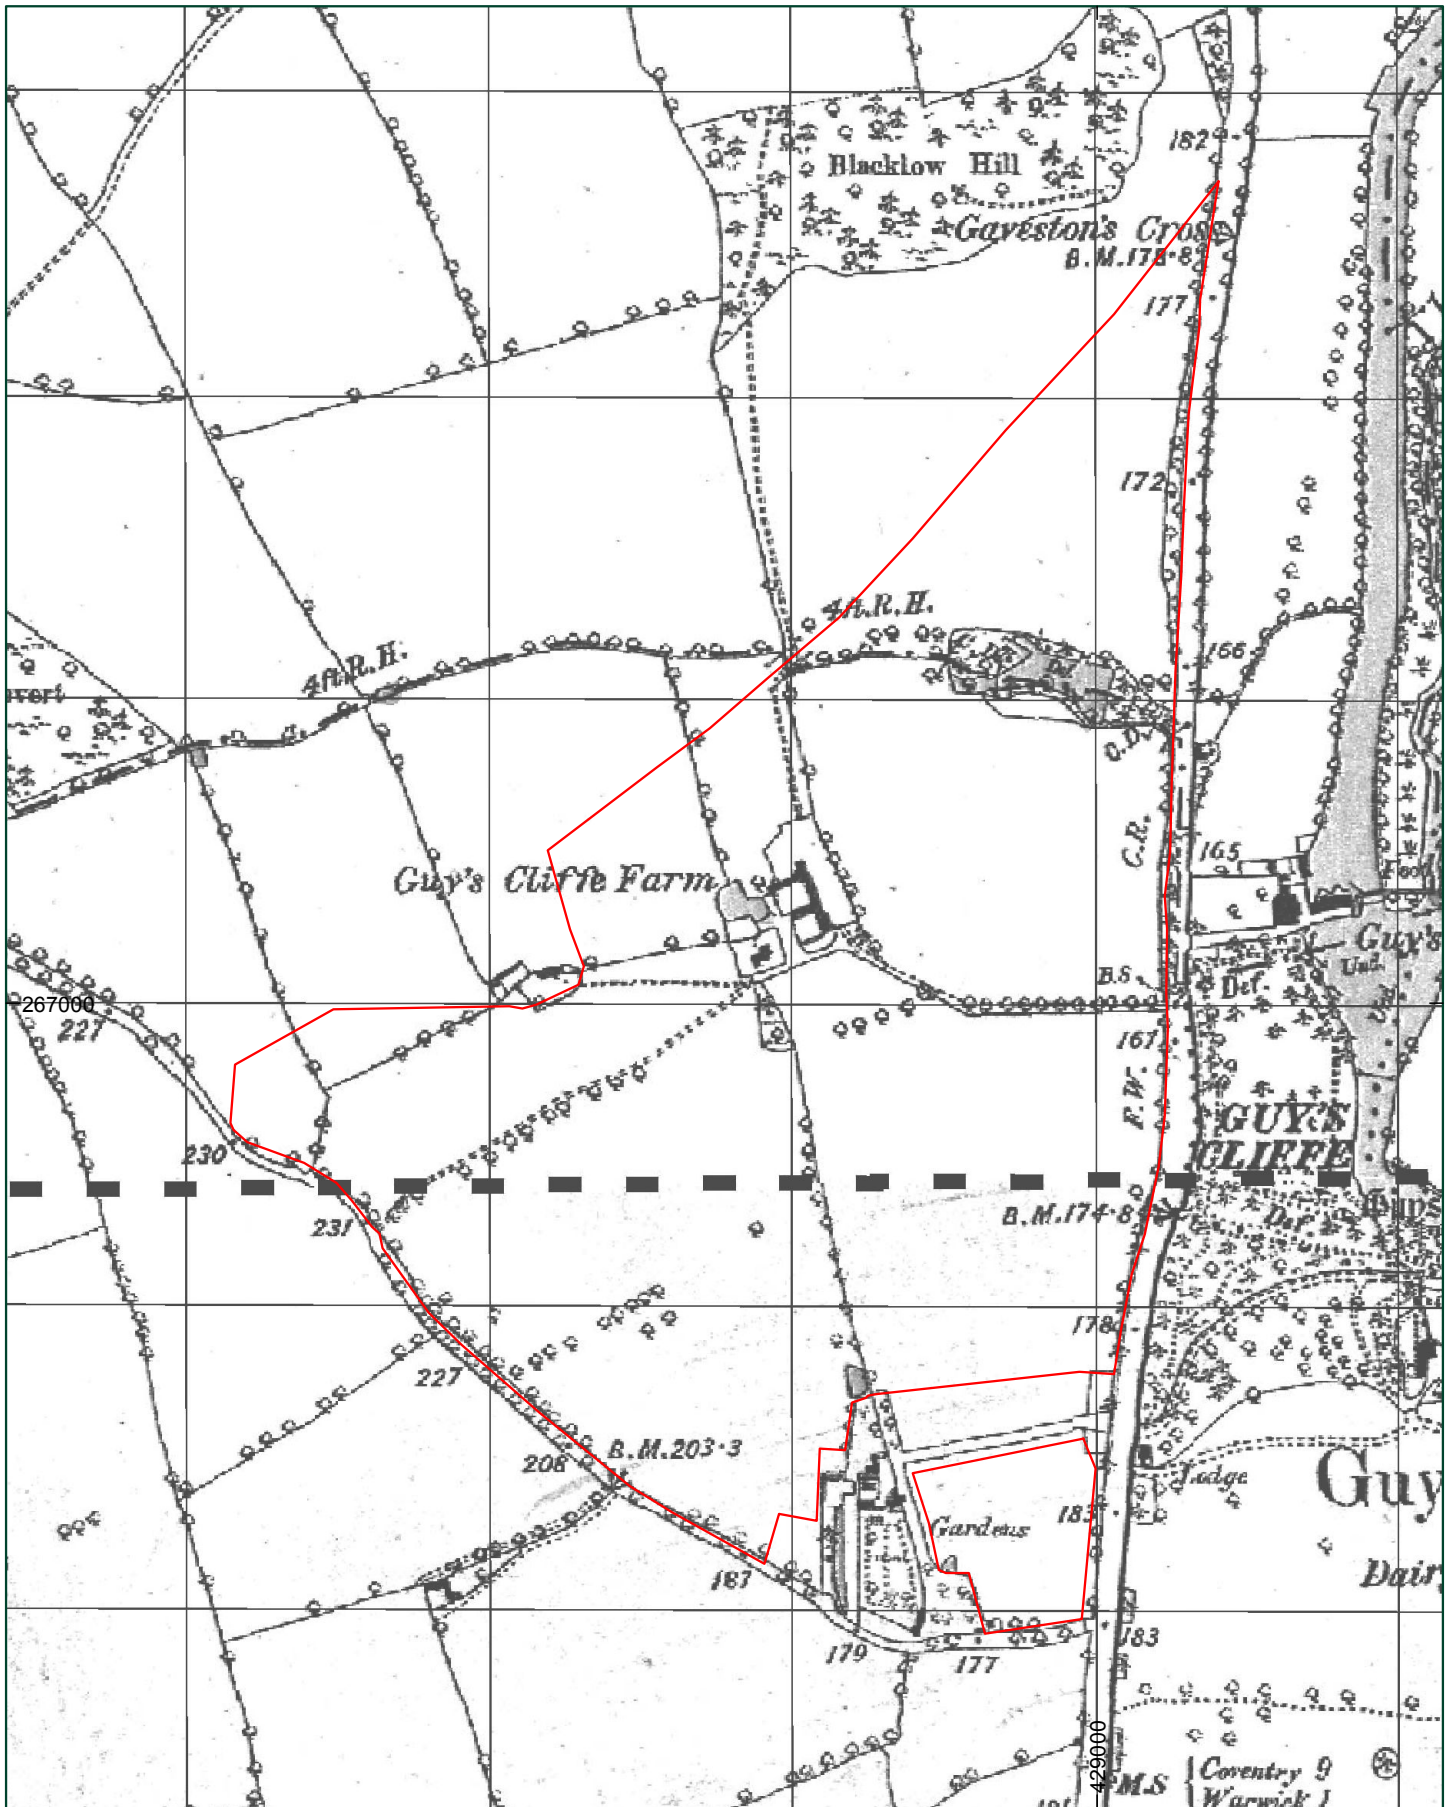

1:20,000 at A4

Title:
 Fig. 2: Location of Sites Mentioned in the Text
Address:
 Loes Farm, Warwick

Legend

 Site (approximate)

1:5,000 at A4

0 100m

Title:
Fig. 4: 1786 Plan of Warwick Castle
Address:
Loes Farm, Warwick

orion.

Legend

 Site

1:5,000 at A4

Title:
Fig. 5: 1788 Map of the Corporation of Warwick
Address:
Loes Farm, Warwick

Legend

 Site

1:5,000 at A4

0 100m

Title:
Fig. 6: 1825 Loes Farm Deeds
Address:
Loes Farm, Warwick

orion.

Legend

Site

1:5,000 at A4

0 100m

Title:
Fig. 7: 1886 OS 1:10,000 Scale Map
Address:
Loes Farm, Warwick

orion.

Legend

 Site

1:5,000 at A4

0 100m

Title:
Fig. 9: 1905 OS 1:10,000 Scale Map
Address:
Loes Farm, Warwick

orion.

Legend