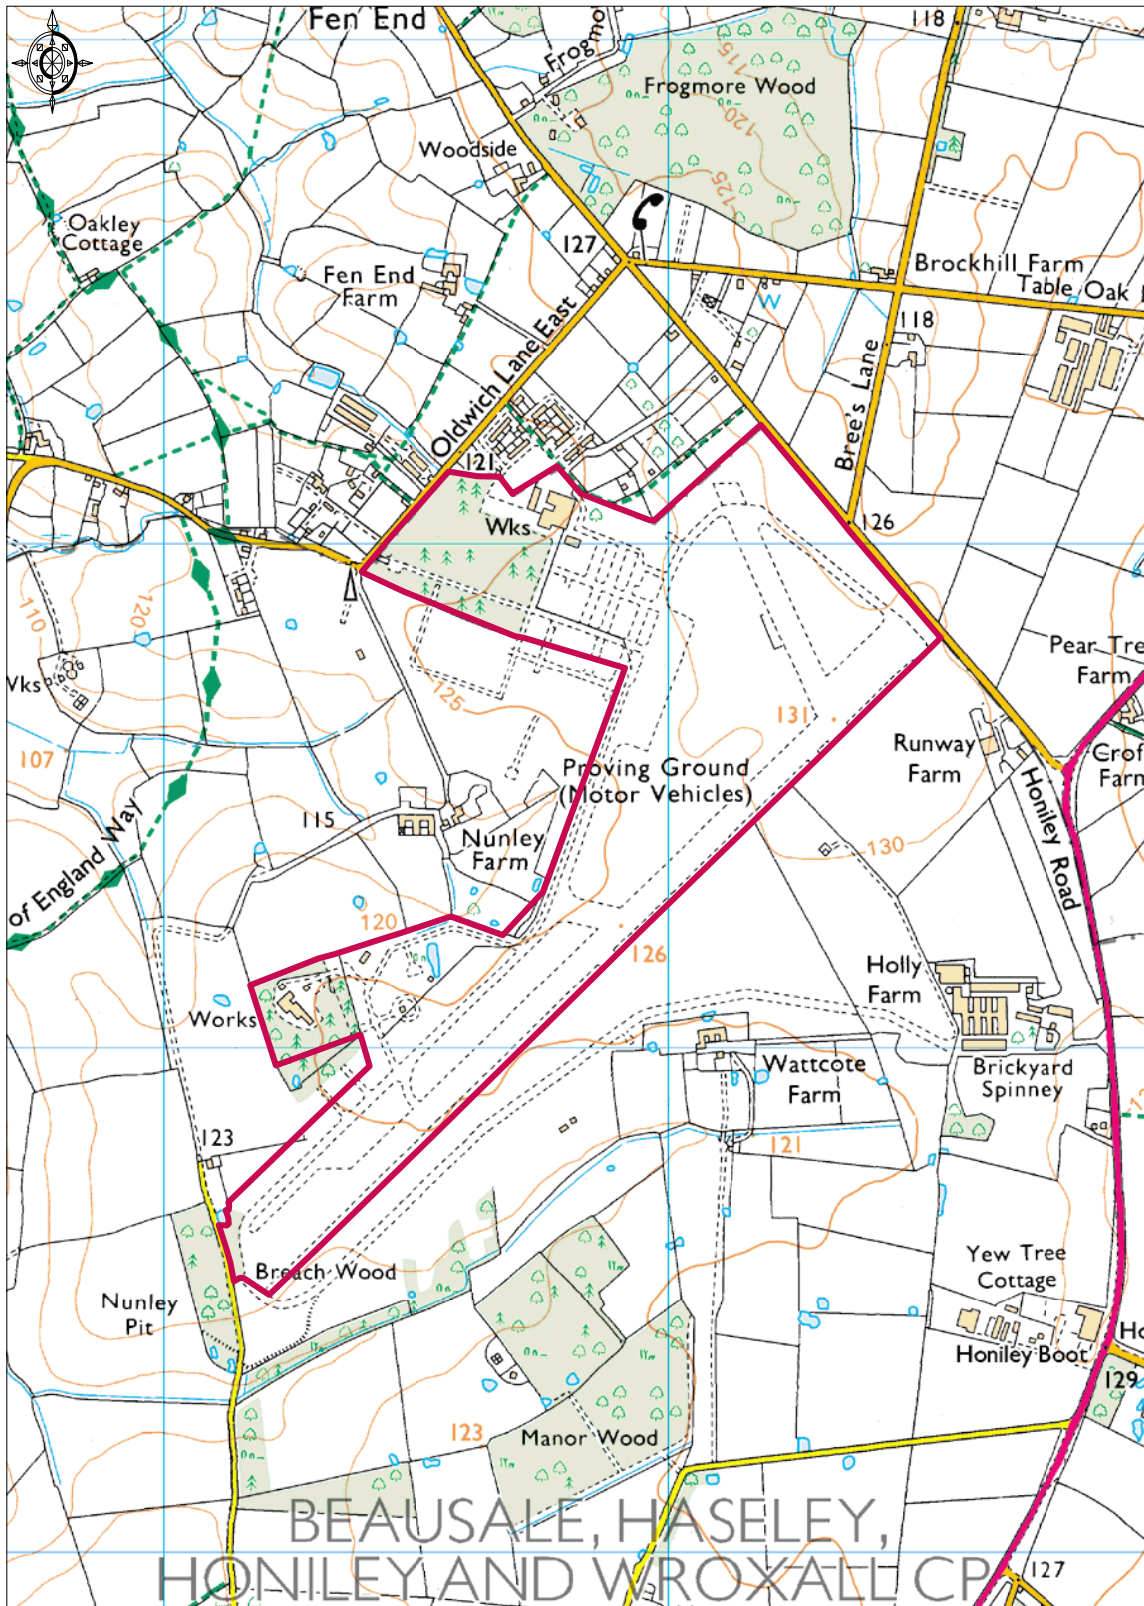

The former Honiley Airfield, Oldwiche Lane East, Wroxall, Kenilworth
Suggested Amendment to Green Belt Boundary

BEAUSALE, HASELEY,
HONILEY AND WROXALL CP

G3995