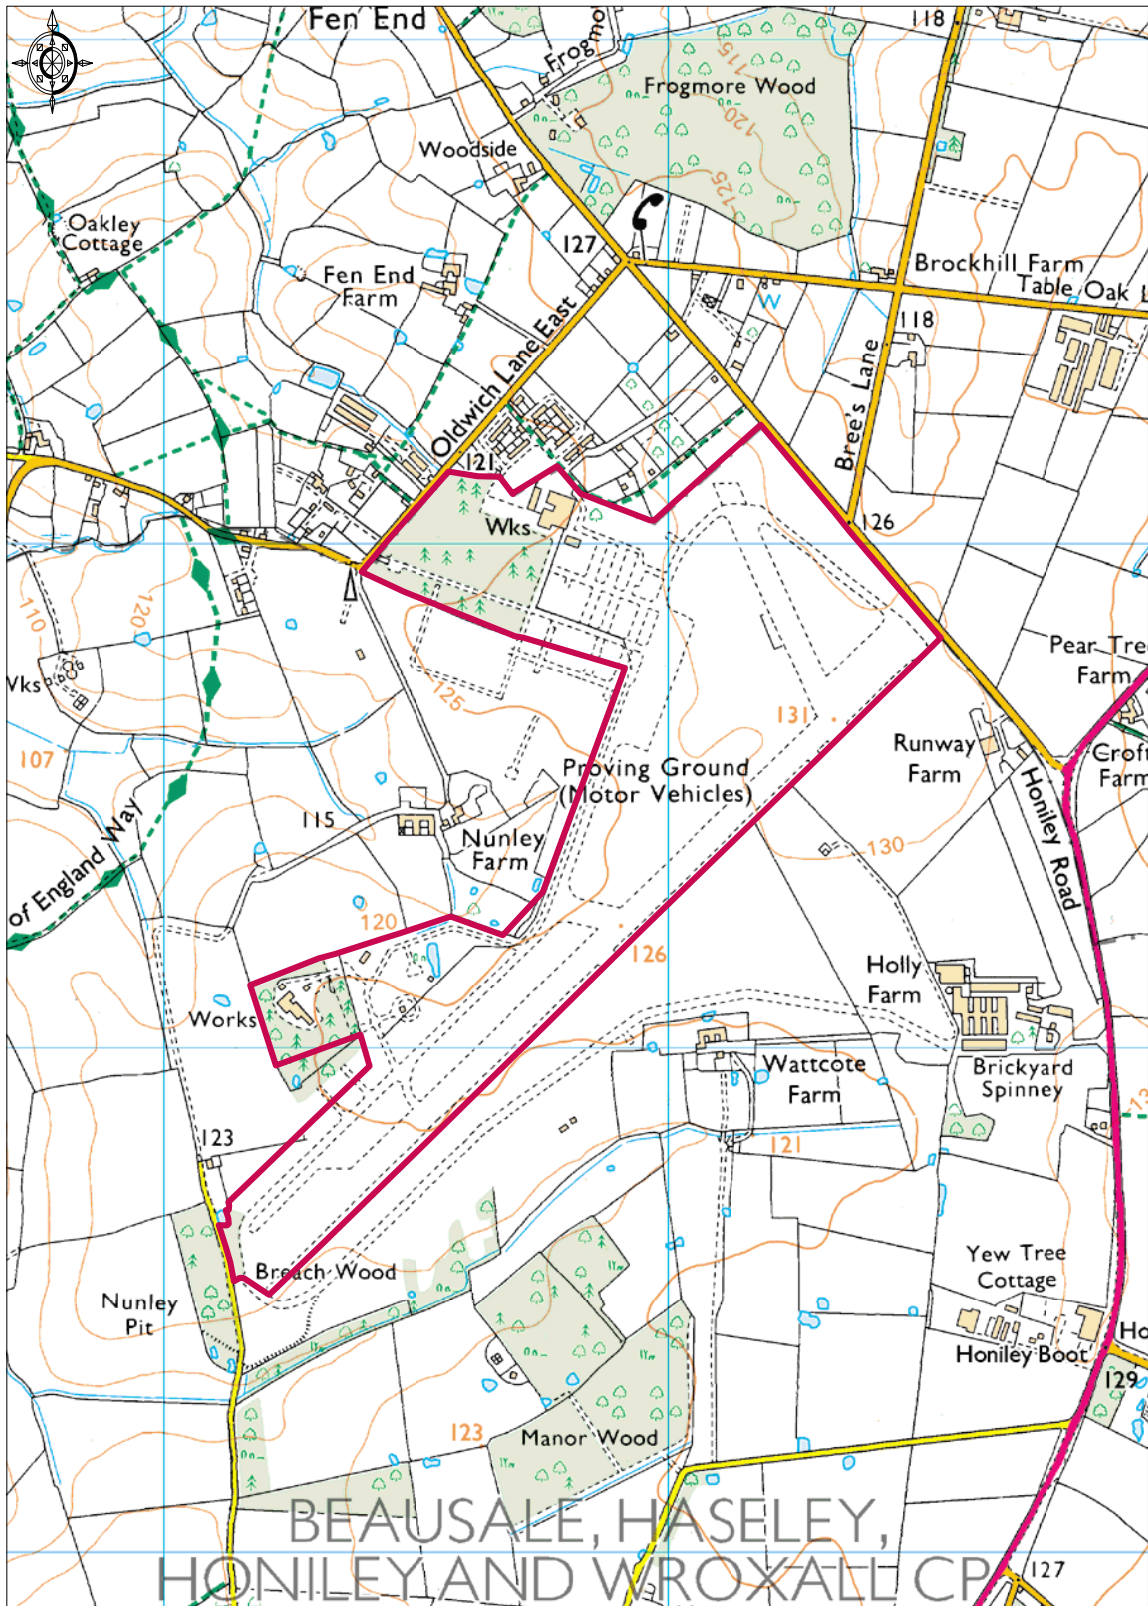

The former Honiley Airfield, Oldwiche Lane East, Wroxall, Kenilworth

G3995