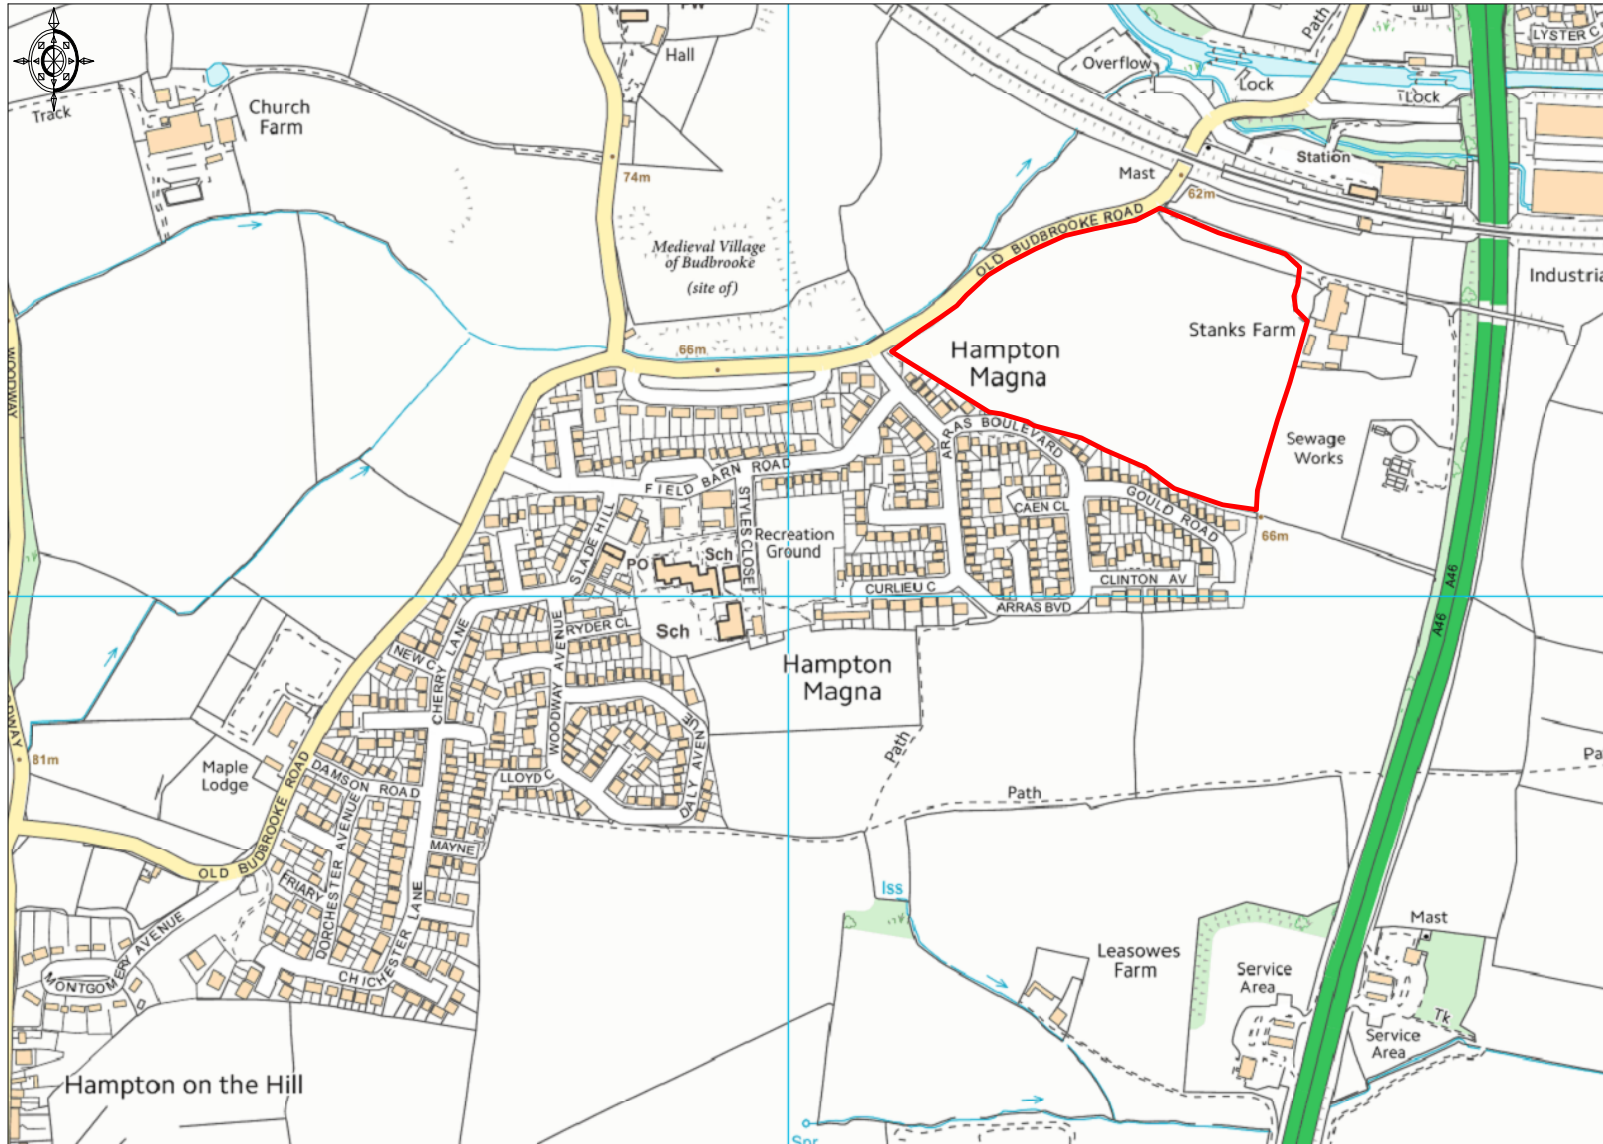

**Location: Land West of Stanks Farm**

Ordnance Survey © Crown Copyright 2014. All rights reserved. Licence number 100022432. Plotted Scale - 1:7500