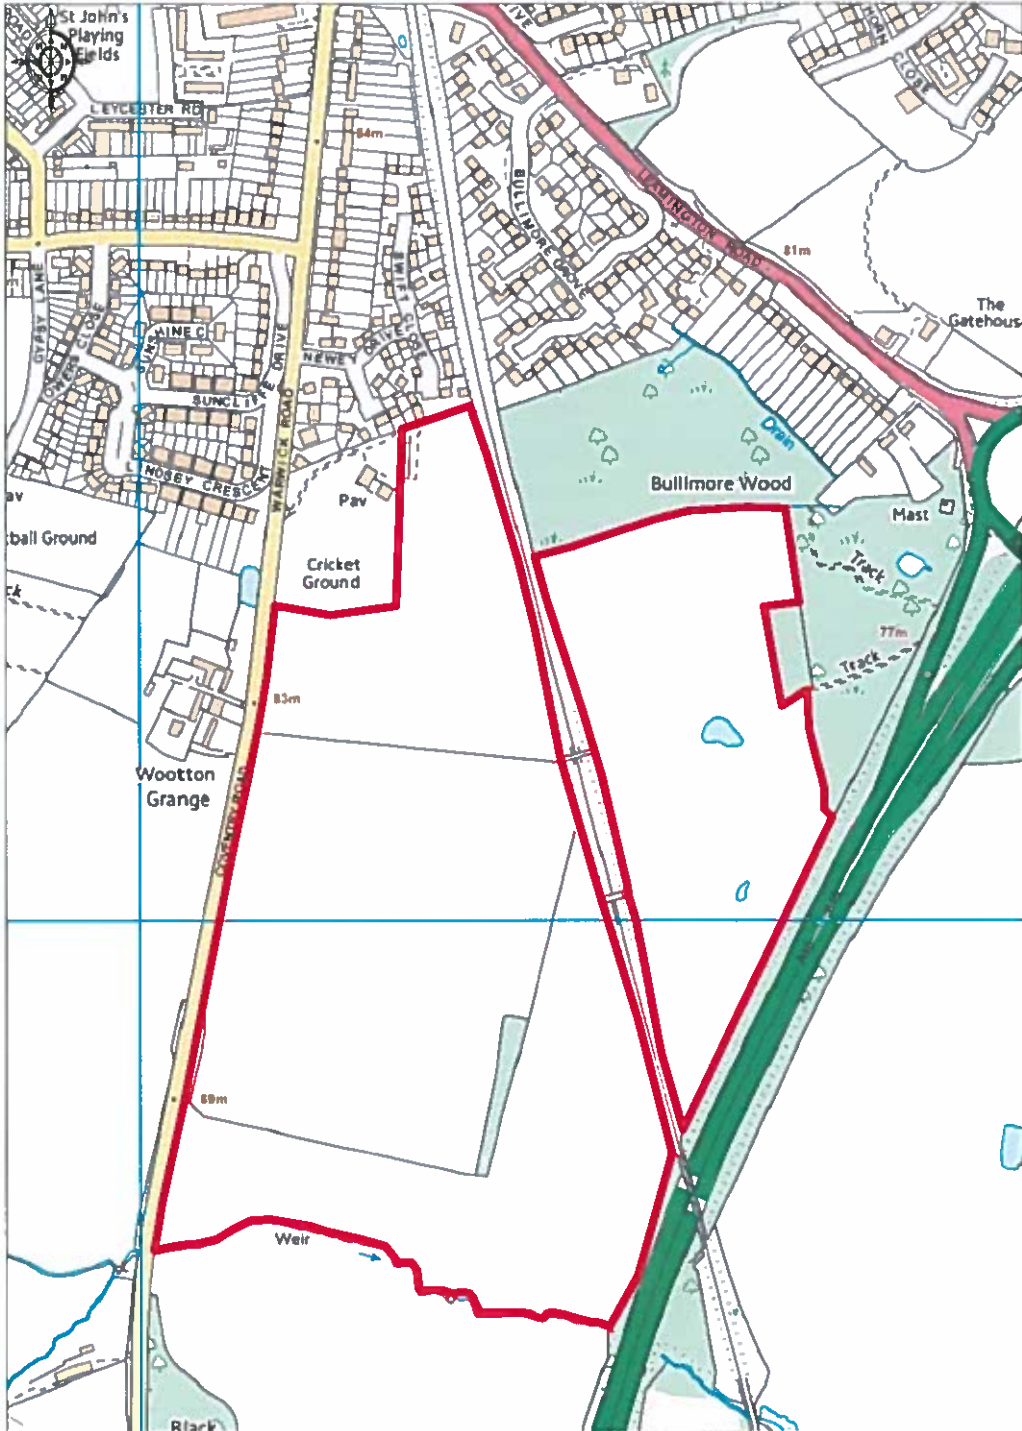

Land at Warwick Road, Kenilworth, Warwickshire

Site location plan

Dwg. No. OMJT / 177126.001