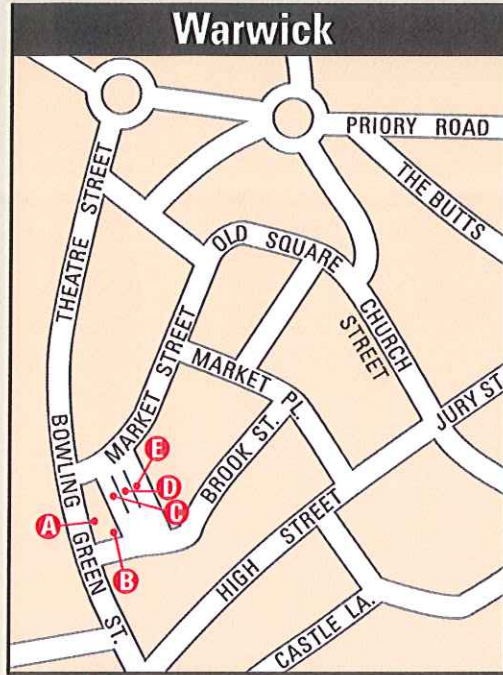

Leamington & Warwick Town Services Route Map

Where to Catch Your Bus from Warwick Bus Station	
Service	Stops
G1 (Goldline)	(to Leamington & Whitnash)
16	(to Stratford)
X17	(to Coventry)
X18	(to Warwick Hospital, Leamington & Coventry)
18A	(to Stratford via Wellesbourne)
68	(to Coventry via Leamington)
	(to Stratford via Wellesbourne)
	(to Leamington, via Warwick Hospital)
	(Hatton Park, via Hampton Magna and Warwick Parkway)
	(to Cubbington, via Warwick Gates)