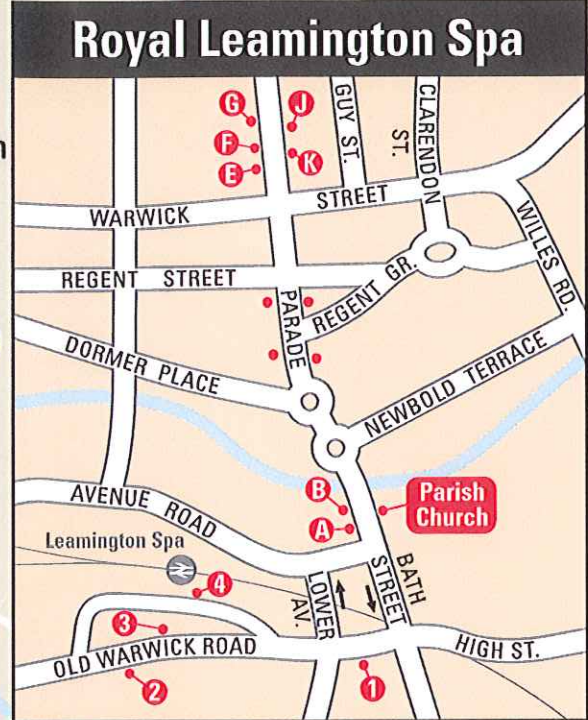

Leamington & Warwick Town Services Route Map

Where to Catch Your Bus from Warwick Bus Station	
Service	Stops
G1 (Goldline)	(to Leamington & Whitnash)
16	(to Stratford)
X17	(to Coventry)
X18	(to Warwick Hospital, Leamington & Coventry)
18A	(to Stratford via Wellesbourne)
68	(to Coventry via Leamington)
	(to Stratford via Wellesbourne)
	(to Leamington, via Warwick Hospital)
	(Hatton Park, via Hampton Magna and Warwick Parkway)
	(to Cubbington, via Warwick Gates)

Where to Catch Your Bus from Royal Leamington Spa	
Service	Stops
Please note all the services listed below use the Parish Church stand.	
G1 (Goldline)	(to Warwick), (to Whitnash)
U1/U2/U12 (Unibus)	(to University), (to Sydenham)
U17	(to University and Coventry)
X15	(to Sydenham)
X17	(to Bishops Tachbrook & Stratford)
X18	(to Coventry via Kenilworth)
	(to Coventry)
	(to Warwick Hospital and Town Centre)
	(to Stratford via Warwick Hospital & Wellesbourne)
	(to Coventry)
11	(to University and Coventry)
18A	(to Stratford, via Warwick Hospital & Wellesbourne)
63	(to Southam & Rugby)
64	(to Southam & Long Itchington)
65/66	(to Harbury, Southam & Daventry)
67/67A/67B	(to Lillington), (to Sydenham), (to Warwick Gates & Bishops Itchington)
67A	(to Bishops Tachbrook & Lighthorne Heath)
67B	(to Cubbington)
68	(to Warwick Gates & Hatton Park)
69	(to Weston under Wetherley, Lillington & Milverton), (to Leamington Shopping Park)
70	(to Whitnash)
77	(to Lighthorne & Kineton)