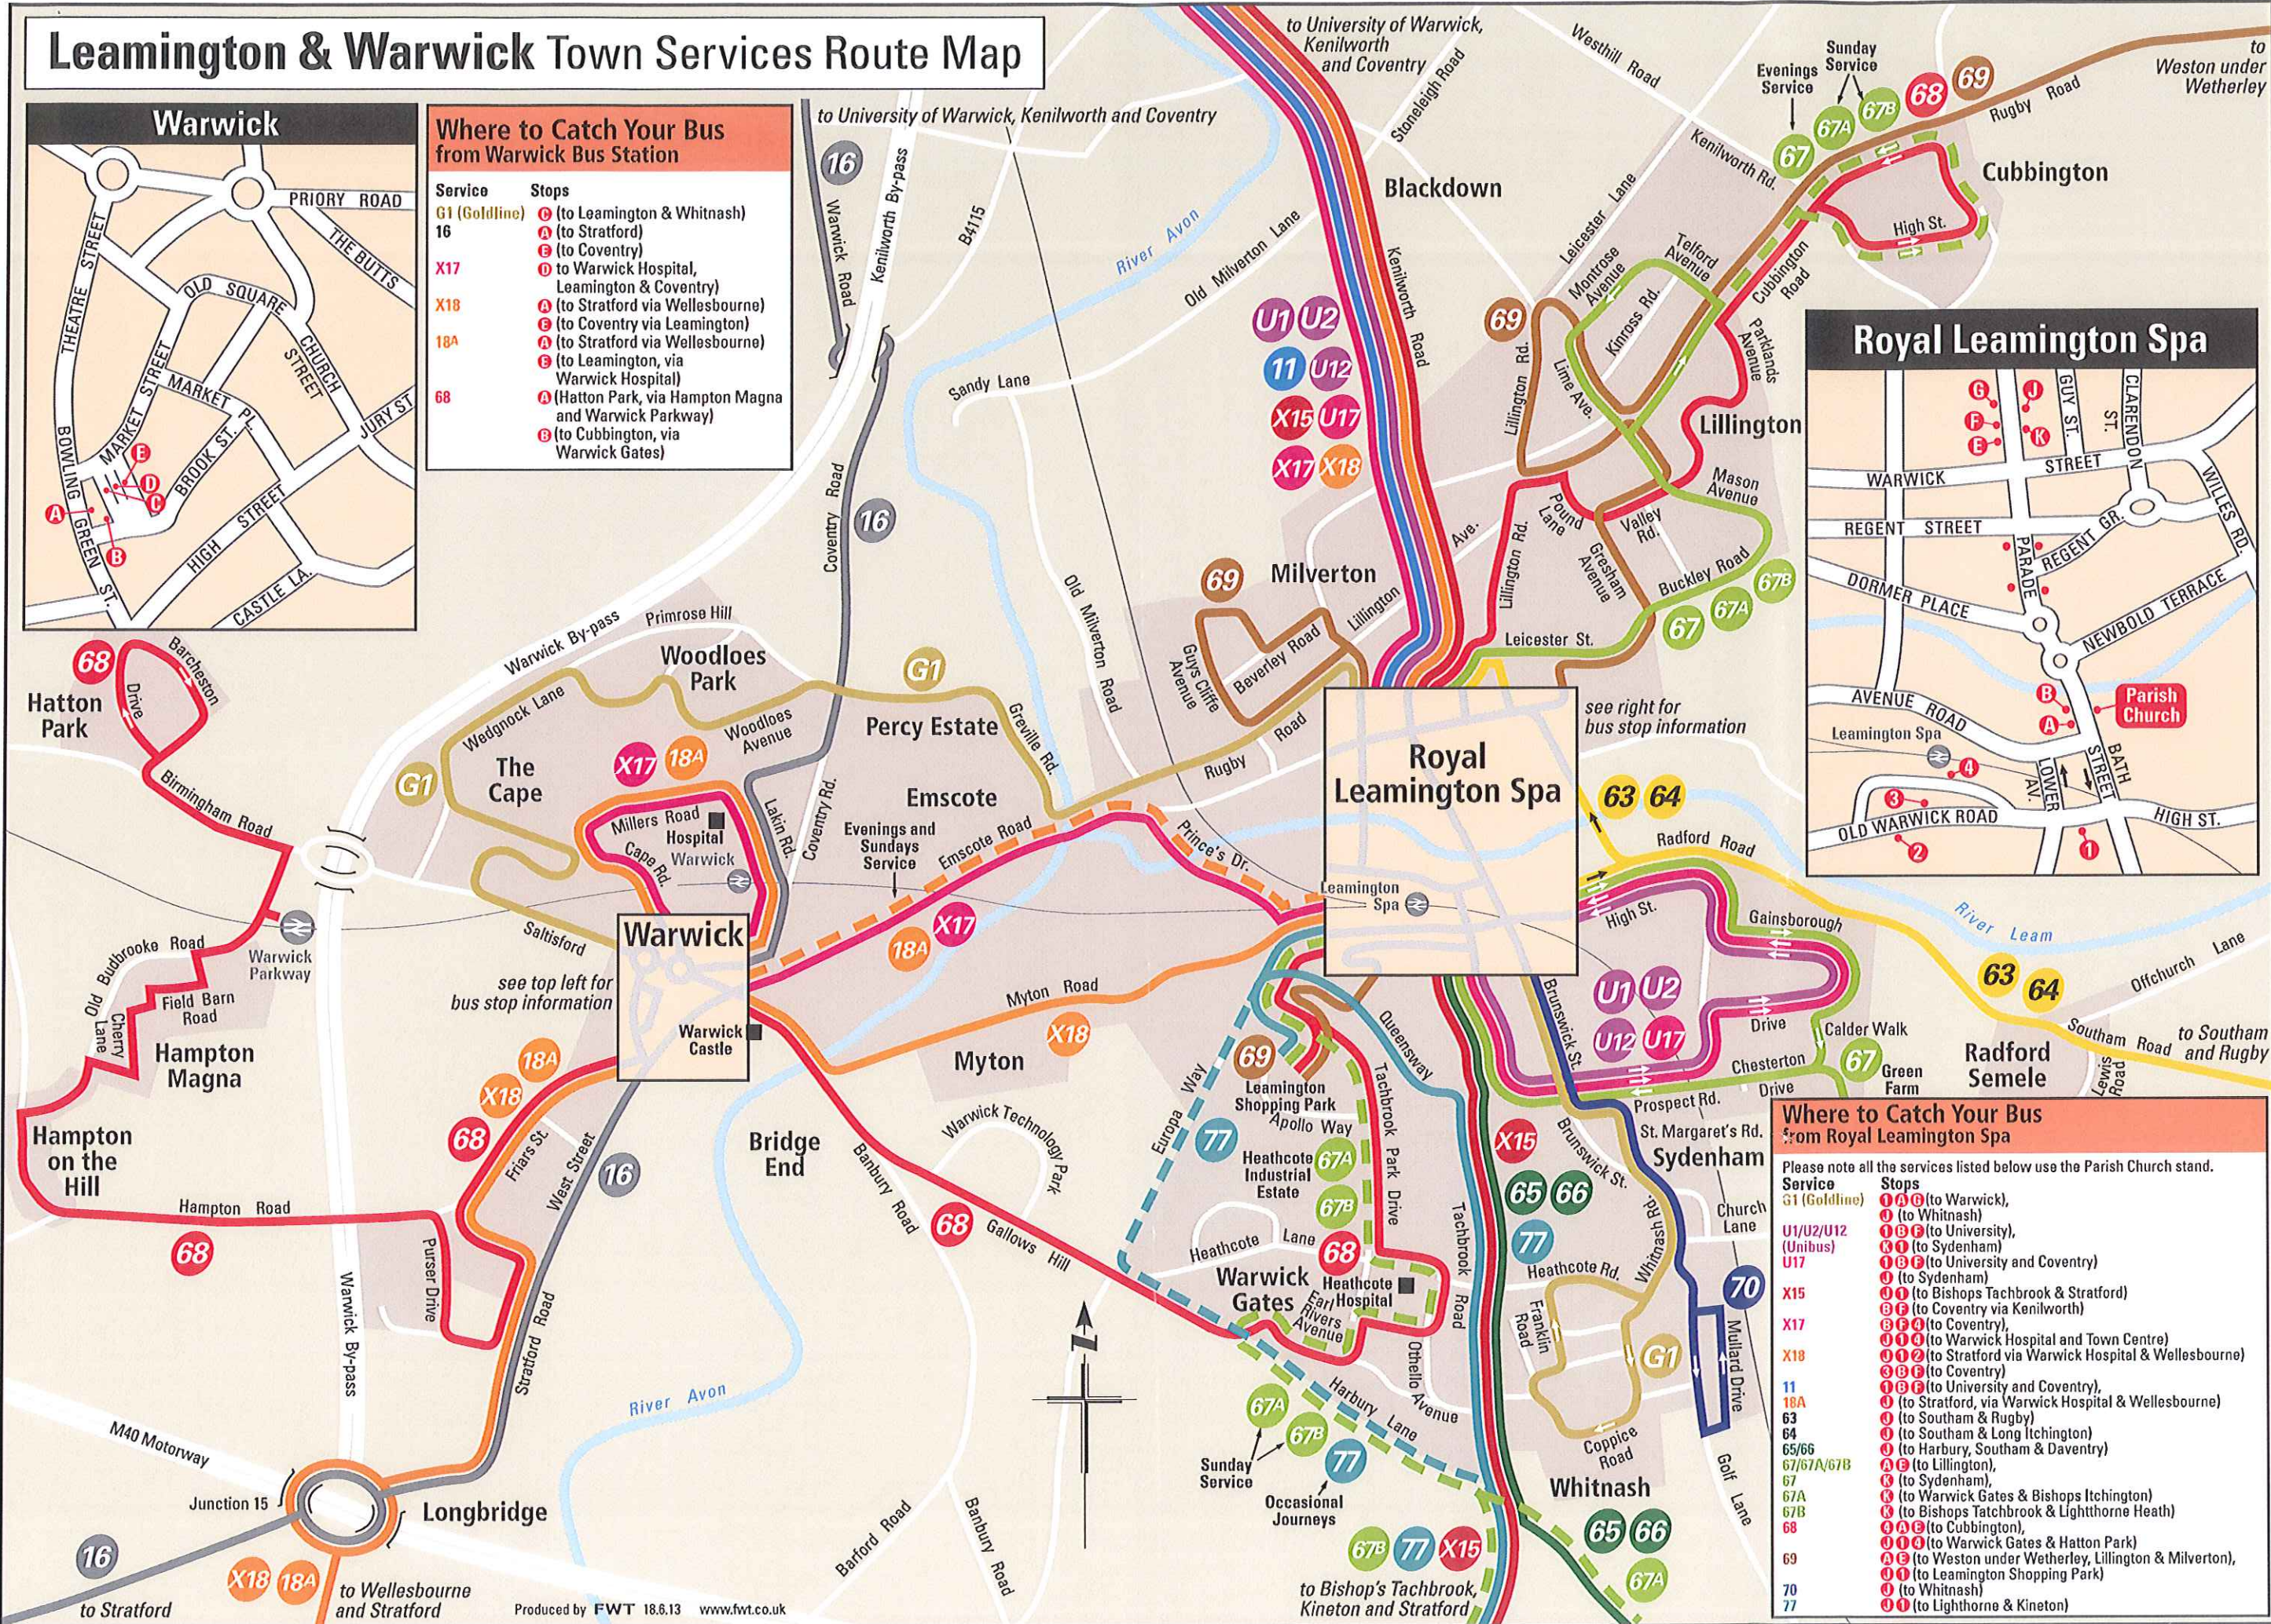

**key to Warwick town centre map**

please see below for the routes departing each stand and their destinations

| Stand | Route | Destination   |
|-------|-------|---|
| A     | 16    | Stratford upon Avon, via Shakespeare Avenue             |
|       | 18    | Stratford upon Avon, via Wellesbourne                   |
|       | 68    | Hatton Park, via Hampton Magna                          |
|       | X17   | Stratford upon Avon, via Shakespeare Avenue             |
| B     | 68    | Cubbington, via Warwick Gates & Leamington              |
| C     | G1    | Leamington & Whitnash, via Woodloes & Percy Estate      |
| D     | X17   | Coventry, via Warwick Hospital, Leamington & Kenilworth |
| E     | 15    | Leamington, via Wellesbourne                            |
|       | 16    | Coventry, via Kenilworth & Warwick Uni                  |
|       | 18A   | Leamington, via Warwick Hospital                        |
|       | 18    | Leamington, via Myton Road                              |

18 to Wellesbourne & Stratford

15 to Bishops Tachbrook, Wellesbourne & Stratford

77 to Bishops Tachbrook & Kineton

67B to Bishops Tachbrook & Heritage Motor Centre  
Sundays only

65 to Southam, Harbury & Daventry

- Journey runs via Tachbrook Rd Spa Park at 0715 and does not serve Whitnash Tavern
  - ▲ Journey continues to Bishops Tachbrook, Lighthorne Heath, Gaydon and Kineton at the request of those already on board
  - Journey continues to Shakespeare Avenue, Hampton on the Hill, Hampton Magna and Hatton Park on request of those already on board
  - ◆ Journey continues to Barford, Charlecote and Wellsbourne on request of those already on board
- M-Th      F      Fridays only