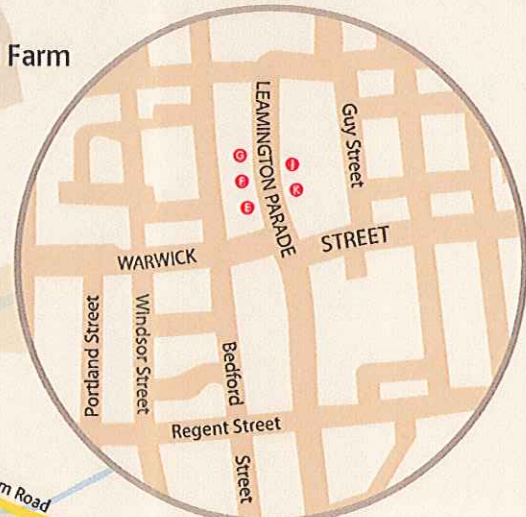

**key to Warwick town centre map**

please see below for the routes departing each stand and their destinations

| Stand | Route | Destination   |
|-------|-------|---|
| A     | 16    | Stratford upon Avon, via Shakespeare Avenue             |
|       | 18    | Stratford upon Avon, via Wellesbourne                   |
|       | 68    | Hatton Park, via Hampton Magna                          |
|       | X17   | Stratford upon Avon, via Shakespeare Avenue             |
| B     | 68    | Cubbington, via Warwick Gates & Leamington              |
| C     | G1    | Leamington & Whitnash, via Woodloes & Percy Estate      |
| D     | X17   | Coventry, via Warwick Hospital, Leamington & Kenilworth |
| E     | 15    | Leamington, via Wellesbourne                            |
|       | 16    | Coventry, via Kenilworth & Warwick Uni                  |
|       | 18A   | Leamington, via Warwick Hospital                        |
|       | 18    | Leamington, via Myton Road                              |

- Journey runs via Tachbrook Rd Spa Park at 0715 and does not serve Whitnash Tavern
  - ▲ Journey continues to Bishops Tachbrook, Lighthorne Heath, Gaydon and Kineton at the request of those already on board
  - Journey continues to Shakespeare Avenue, Hampton on the Hill, Hampton Magna and Hatton Park on request of those already on board
  - ◆ Journey continues to Barford, Charlecote and Wellsbourne on request of those already on board
- M-Th      F      Fridays only