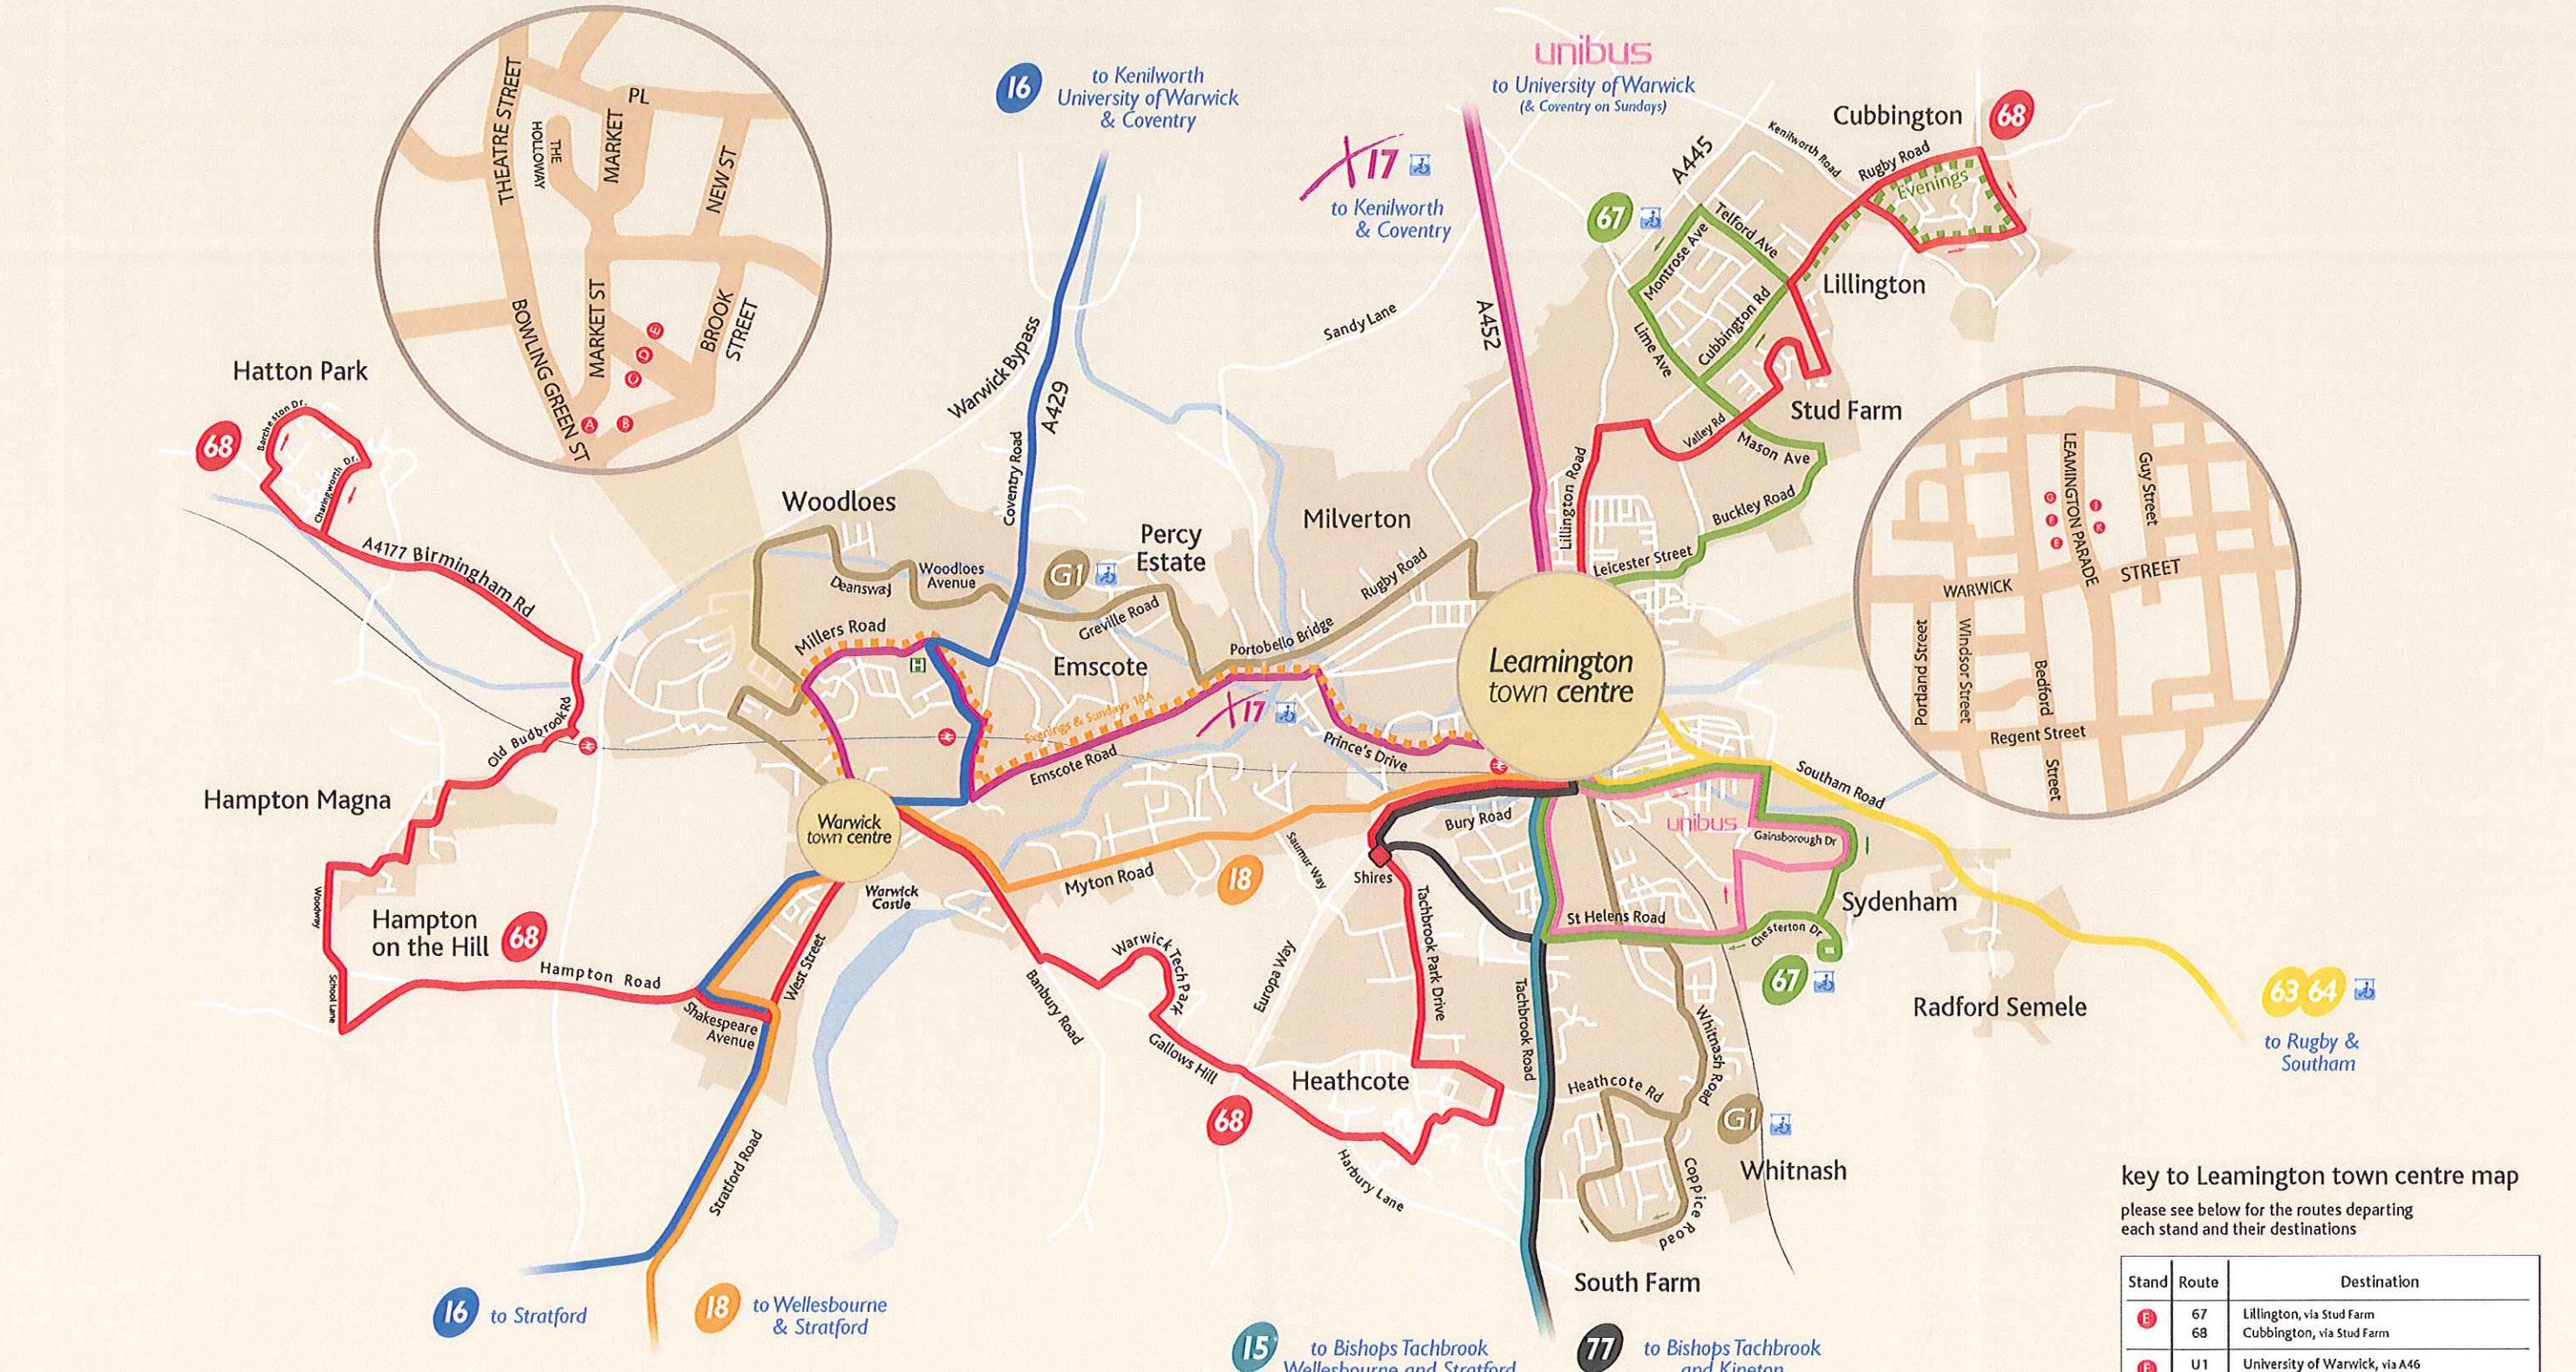

**key to Warwick town centre map**

please see below for the routes departing each stand and their destinations

| Stand | Route | Destination   |
|-------|-------|---|
| A     | 16    | Stratford upon Avon, via Shakespeare Avenue             |
|       | 18    | Stratford upon Avon, via Wellesbourne                   |
|       | 68    | Hatton Park, via Hampton Magna                          |
|       | X17   | Stratford upon Avon, via Shakespeare Avenue             |
| B     | 68    | Cubbington, via Warwick Gates & Leamington              |
| C     | G1    | Leamington & Whitnash, via Woodloes & Percy Estate      |
| D     | X17   | Coventry, via Warwick Hospital, Leamington & Kenilworth |
| E     | 15    | Leamington, via Wellesbourne                            |
|       | 16    | Coventry, via Kenilworth & Warwick Uni                  |
|       | 18A   | Leamington, via Warwick Hospital                        |
|       | 18    | Leamington, via Myton Road                              |

- Journey runs via Tachbrook Rd Spa Park at 0715 and does not serve Whitnash Tavern
  - ▲ Journey continues to Bishops Tachbrook, Lighthorne Heath, Gaydon and Kineton at the request of those already on board
  - Journey continues to Shakespeare Avenue, Hampton on the Hill, Hampton Magna and Hatton Park on request of those already on board
  - ◆ Journey continues to Barford, Charlecote and Wellsbourne on request of those already on board
- M-Th      F      Fridays only