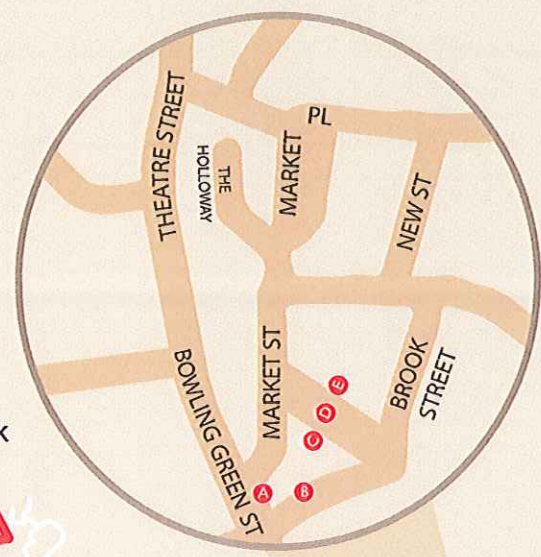

key to Warwick town centre map

please see below for the routes departing each stand and their destinations

Stand	Route	Destination
A	16	Stratford upon Avon, via Shakespeare Avenue
	18	Stratford upon Avon, via Wellesbourne
	68	Hatton Park, via Hampton Magna
	X17	Stratford upon Avon, via Shakespeare Avenue
B	68	Cubbington, via Warwick Gates & Leamington
C	G1	Leamington & Whitnash, via Woodloes & Percy Estate
D	X17	Coventry, via Warwick Hospital, Leamington & Kenilworth
E	15	Leamington, via Wellesbourne
	16	Coventry, via Kenilworth & Warwick Uni
	18A	Leamington, via Warwick Hospital
	18	Leamington, via Myton Road

Warwick & Leamington

route run with low floor buses however, sometimes for reasons beyond our control a high floor vehicle may be used

key to Leamington town centre map
please see below for the routes departing each stand and their destinations

Stand	Route	Destination
E	67	Lillington, via Stud Farm
	68	Cubbington, via Stud Farm
F	U1	University of Warwick, via A46
	U2	University of Warwick, via Kenilworth (Coventry on Sundays)
	X17	Coventry, via Kenilworth
G	G1	Warwick, via Percy Estate and Woodloes
J	67	Sydenham, via Radford Road
K	15	Stratford upon Avon via Wellesbourne
	18	Stratford upon Avon, via Myton Rd, Warwick & Wellesbourne
	18A	Stratford upon Avon, via Warwick Hospital, Warwick & Wellesbourne
	X17	Warwick, via Warwick Hospital
	63	Rugby, via Southam
	64	Long Itchington & Rugby, via Harbury & Southam
	68	Hatton Park, via Warwick Gates & Warwick
	77	Fenny Compton, via Gaydon & Kineton
	G1	Warwick, via Percy Estate and Woodloes
	U1/U2	Sydenham