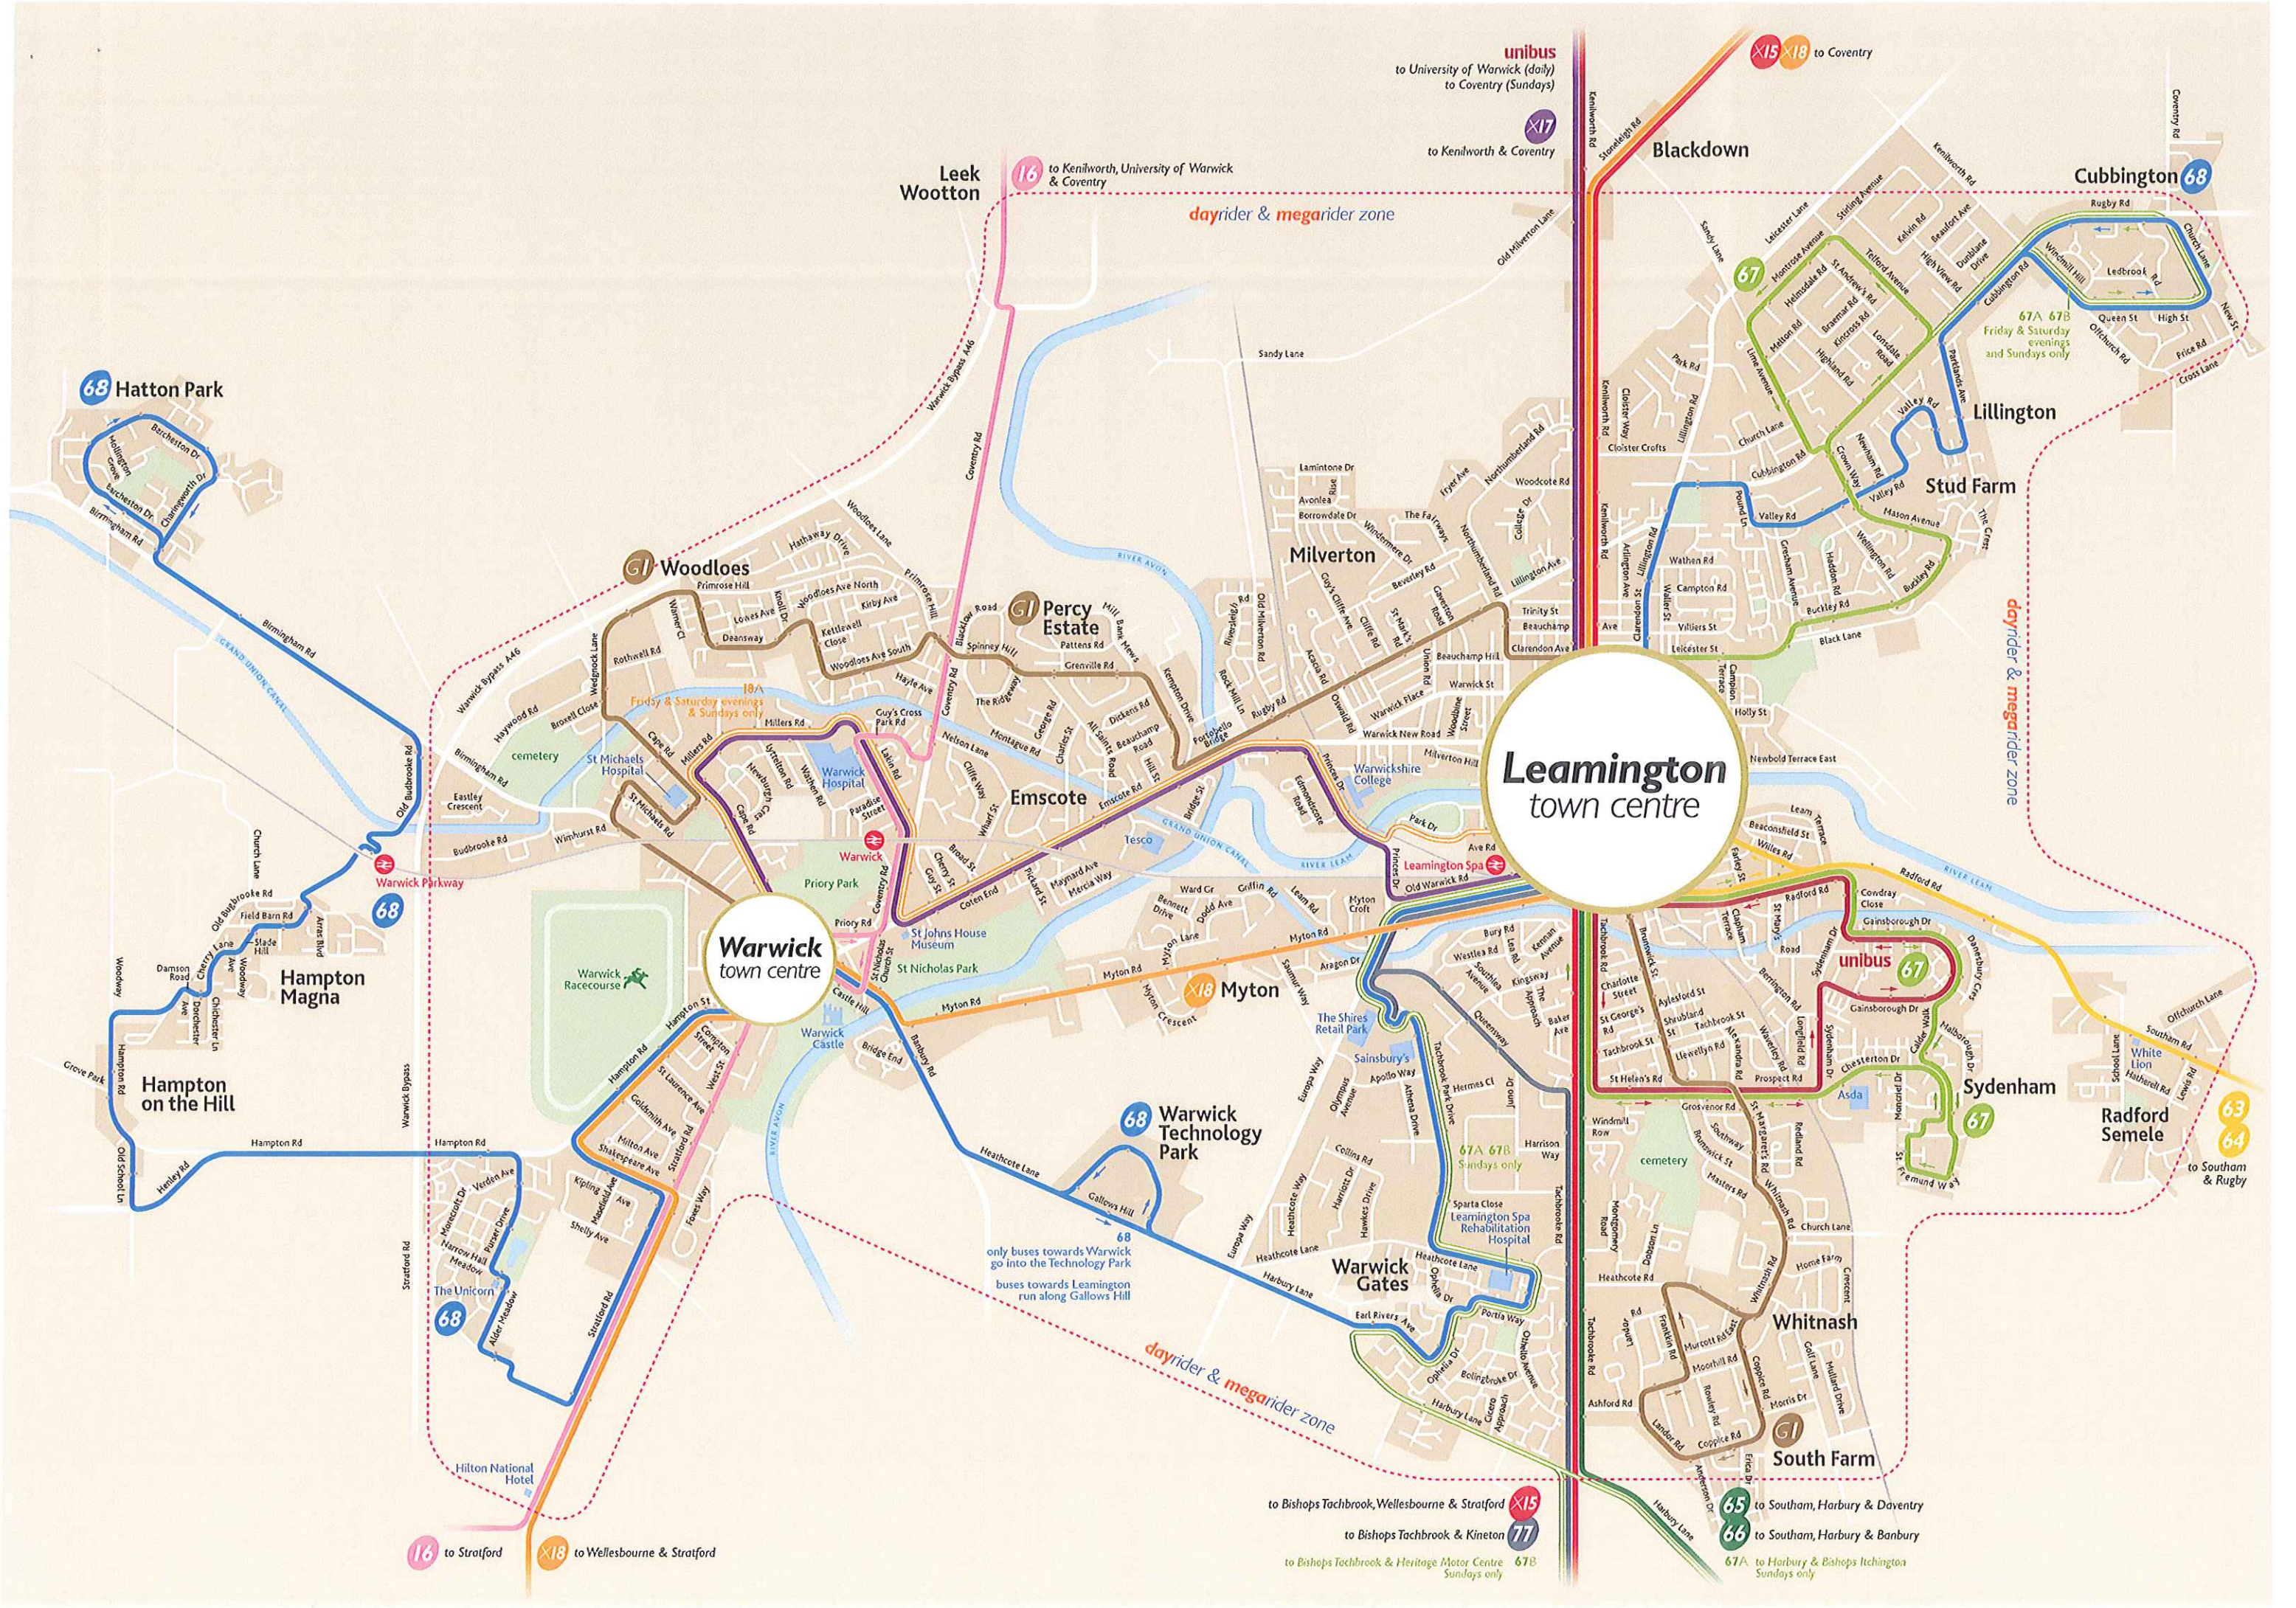

Leamington town centre

Warwick town centre

Leek Wootton 16 to Kenilworth, University of Warwick & Coventry

unibus
to University of Warwick (daily)
to Coventry (Sundays)
17 to Kenilworth & Coventry

15 18 to Coventry

Cubbington 68

68 Hatton Park

dayrider & megarider zone

dayrider & megarider zone

61 Woodloes

61 Percy Estate

Milverton

Lillington

Stud Farm

Emscote

18 Myton

Leamington Spa

unibus 67

Hampton Magna

Hampton on the Hill

68 Warwick Technology Park

63 64
to Southam & Rugby

Sydenham

Radford Semele

Warwick Gates

Whitnash

61 South Farm

16 to Stratford

18 to Wellesbourne & Stratford

15 to Bishops Tachbrook, Wellesbourne & Stratford

77 to Bishops Tachbrook & Kineton

67B to Bishops Tachbrook & Heritage Motor Centre
Sundays only

65 to Southam, Harbury & Daventry

66 to Southam, Harbury & Banbury

67A to Harbury & Bishops Itchington
Sundays only

68 only buses towards Warwick go into the Technology Park
buses towards Leamington run along Gallows Hill

67A 67B Friday & Saturday evenings and Sundays only

67A 67B Sundays only