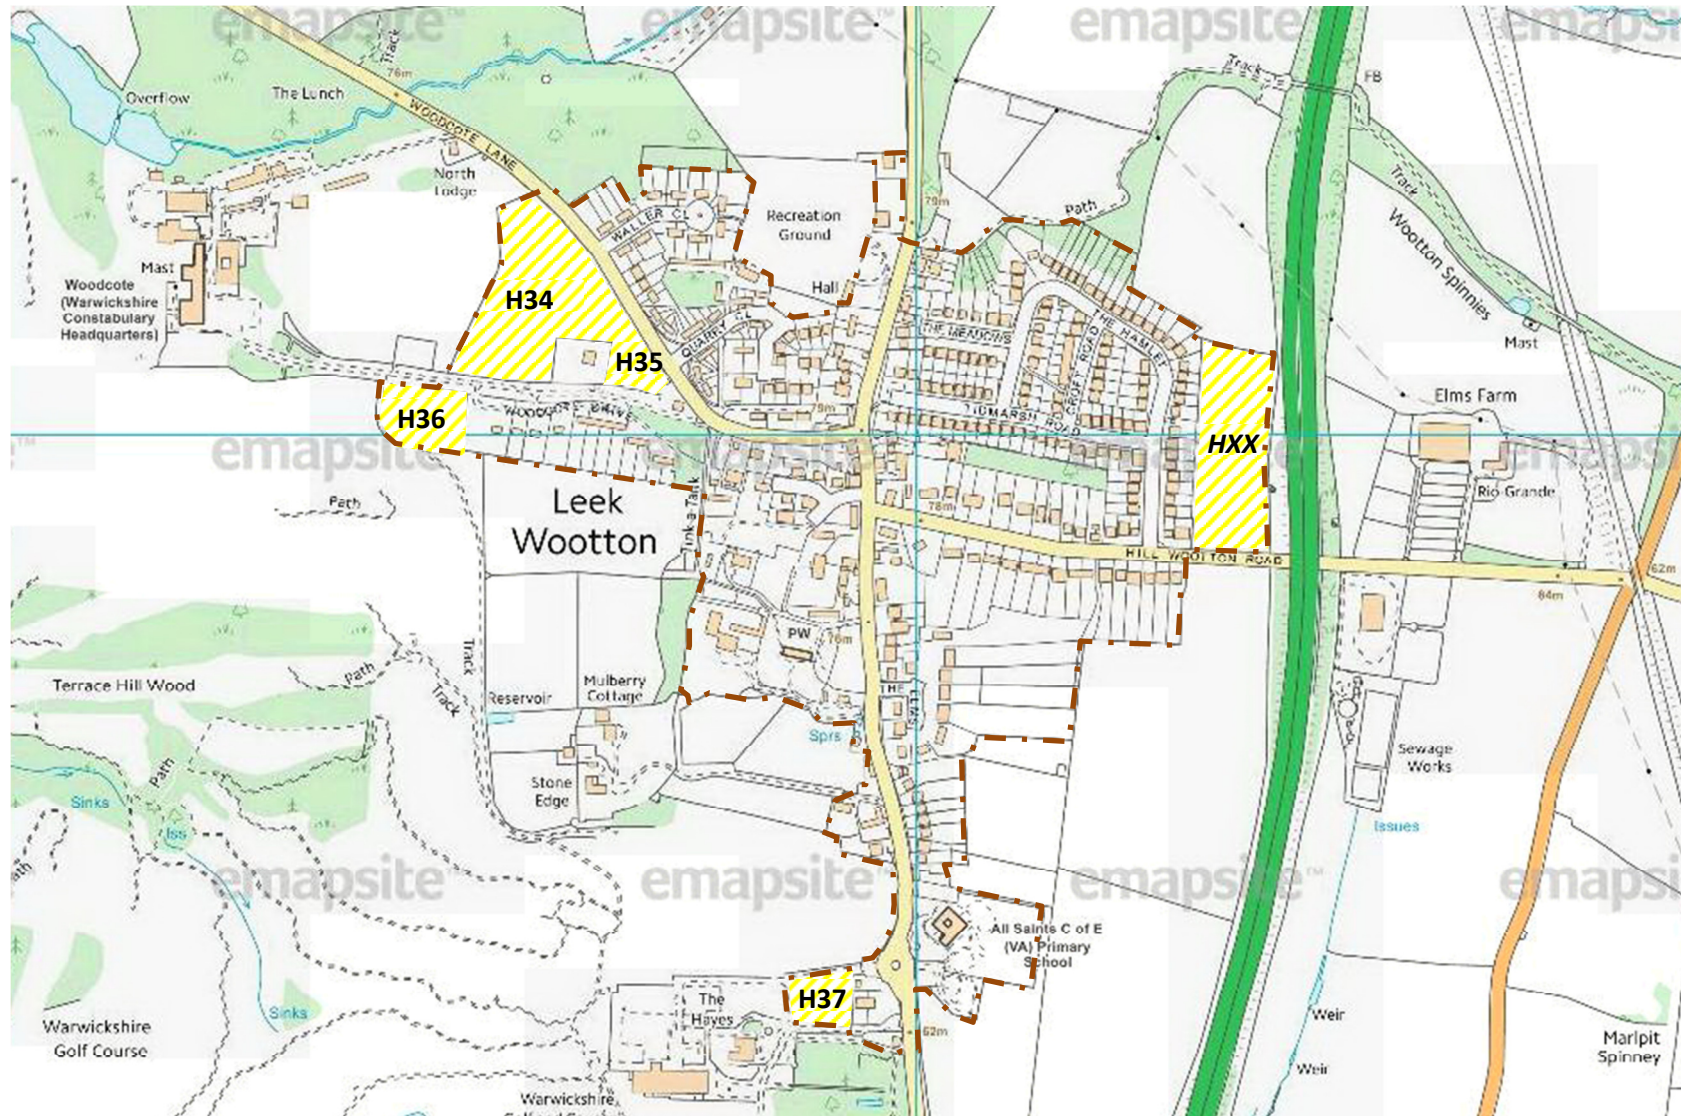

**Proposed inclusion of land north of Hill Wootton Road, Leek Wootton – HXX**

*Map extract taken from Warwick District Council Local Plan Policies Map – 12. Leek Wootton, Hill Wootton, Old Milverton and Blackdown.*