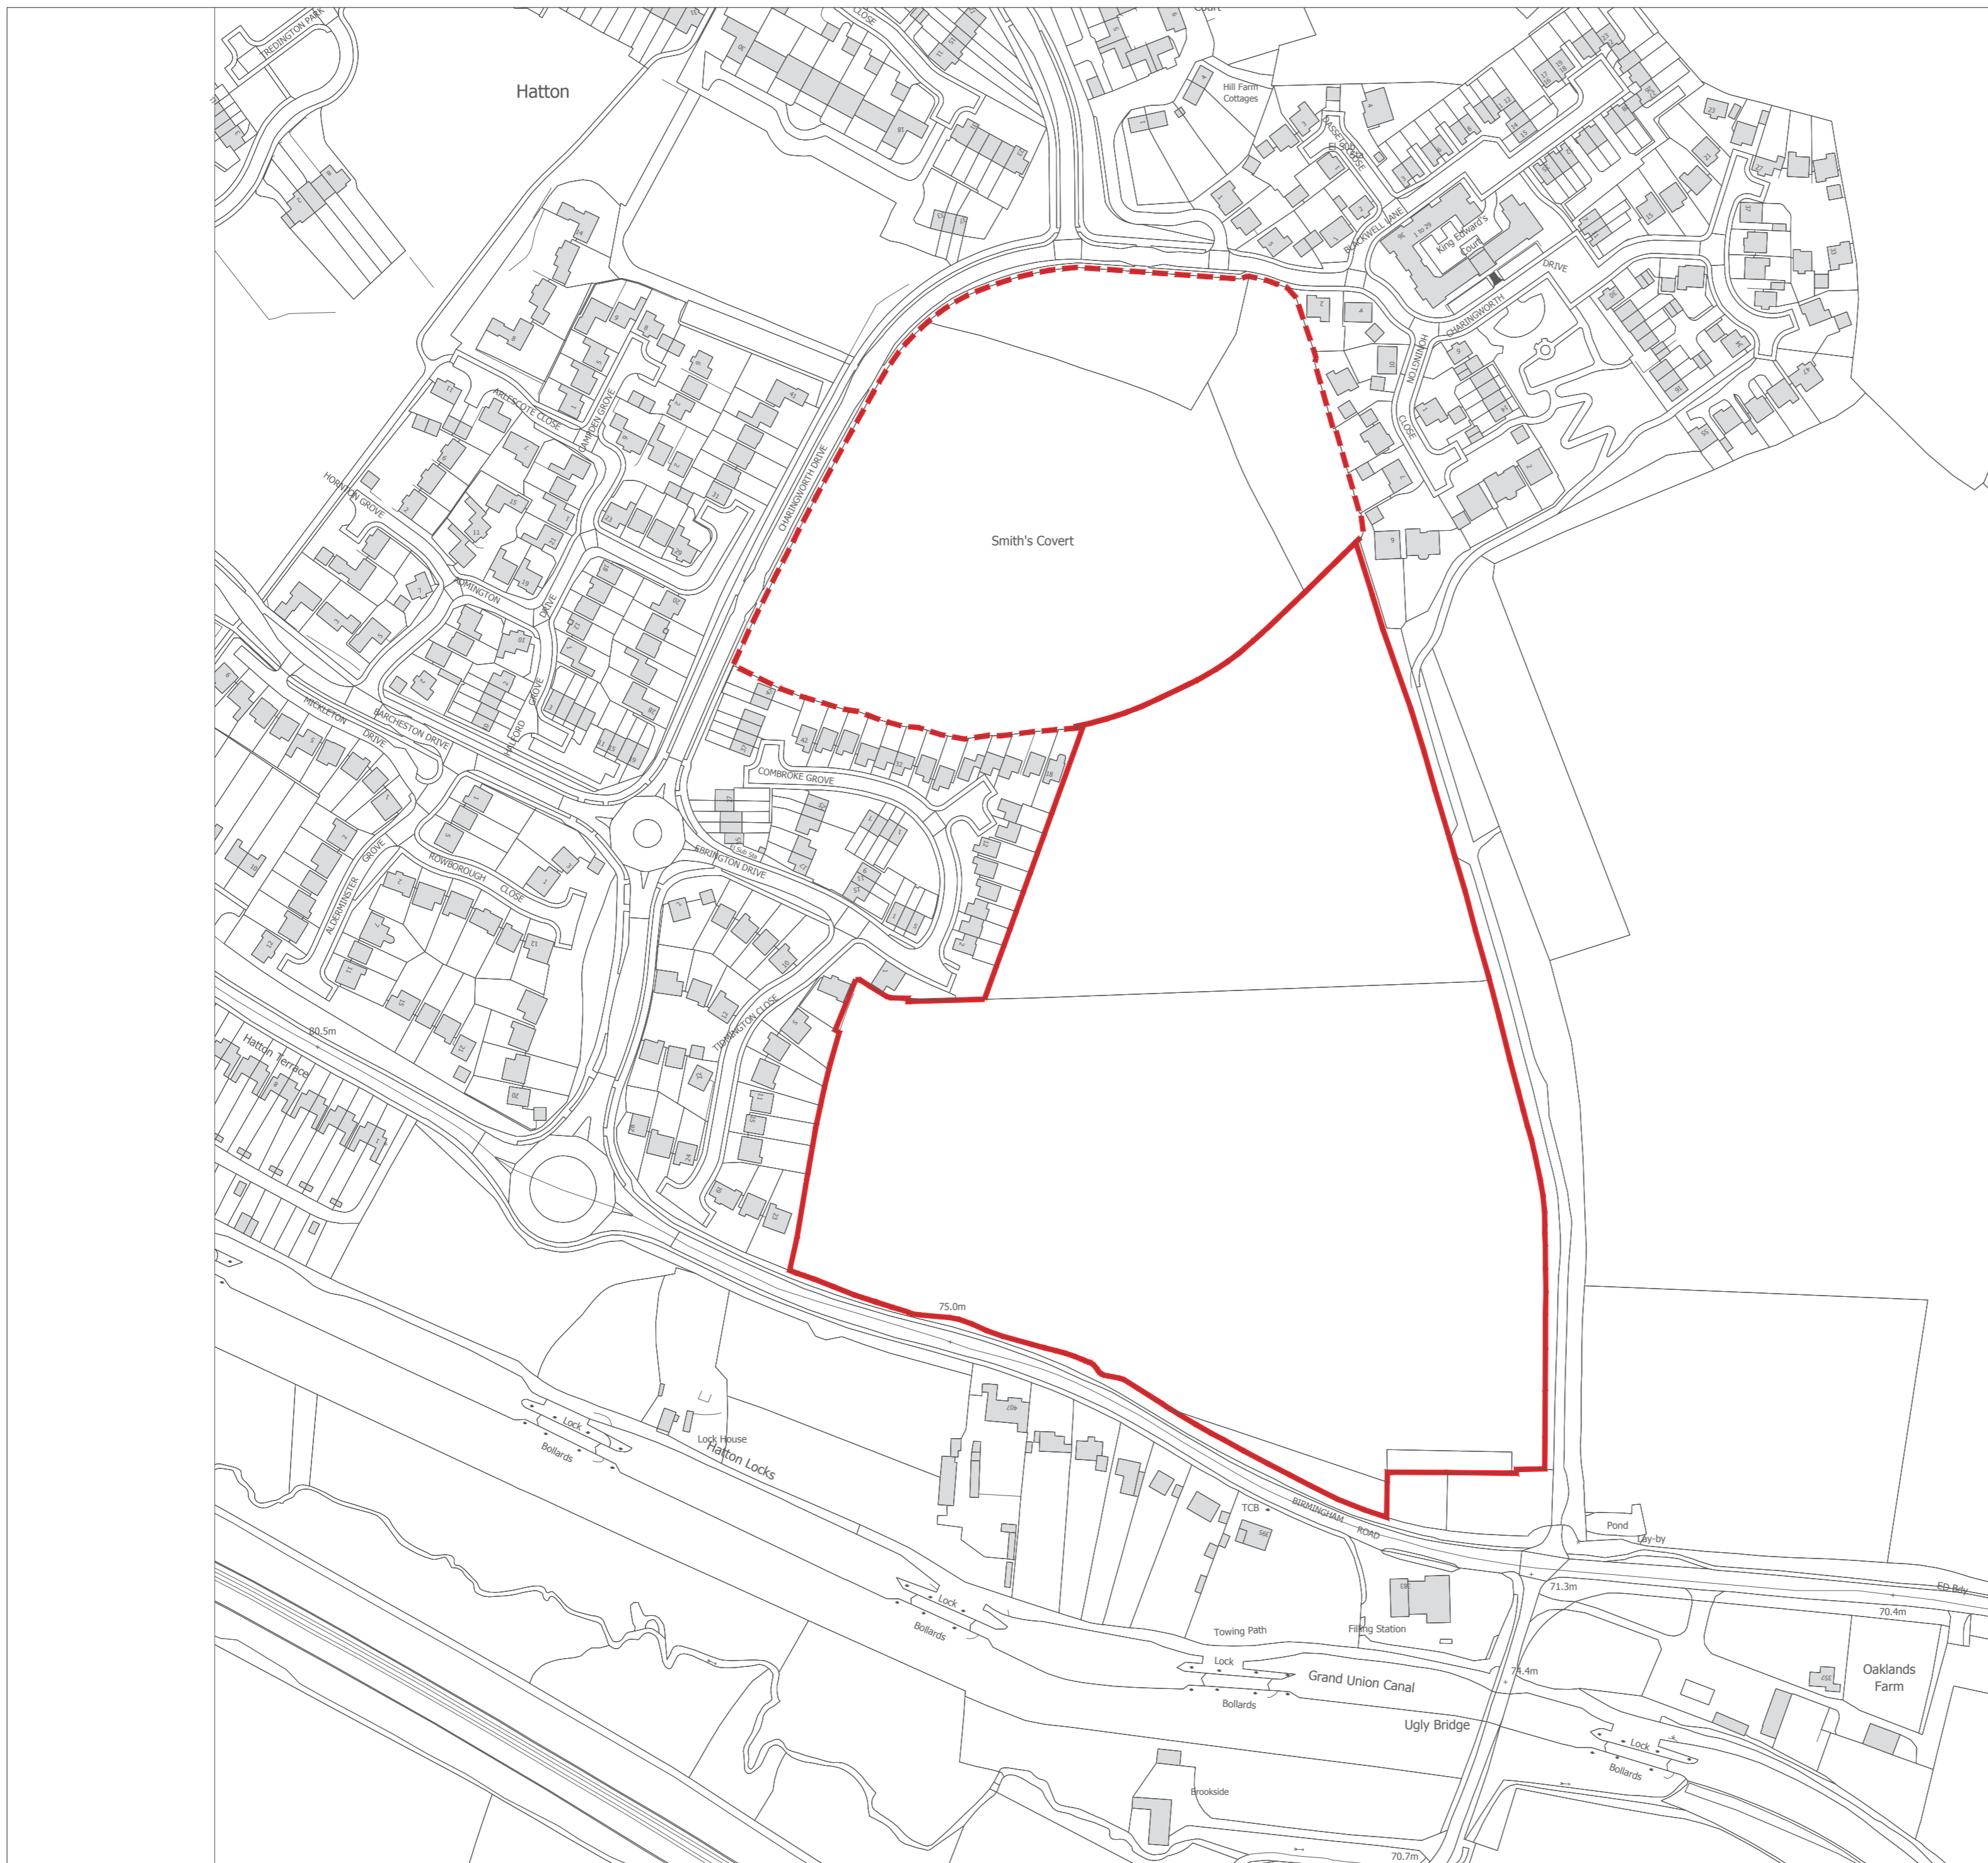

Legend

-  Site Boundary - 7.61Ha / 18.80Ac
-  Site Boundary - 3.70Ha / 9.14Ac

Project
**HATTON PARK
 WARWICK**
 Drawing Title
SITE BOUNDARY PLAN

| | | | |
|--------------------|-----------------------|------------------|------------------|
| Date 18.06.13 | Scale 1:2000@A2 | Drawn by M.D. | Check by D.S. |
| Project No 1300 | Drawing No RG-M-01 | Revision - | |